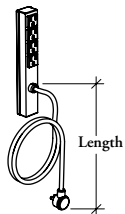

JNEPP Underworksurface Plug-In Power Bar

The power bar has four outlets and may be connected to a wall outlet.

WHAT'S INCLUDED

1 underworksurface plug-in power bar.

WHAT'S EXCLUDED

Mounting hardware and cable tray.

NOTES

This product has a flat 45° plug.

This product is finished in Clear Anodized.

PRODUCT OPTIONS

Length (Inches)

072, 120, 180

SAMPLE ORDER CODE

JNEPP 180

DIMENSIONS INCHES / MM

L
72 / 1829
120 / 3048
180 / 4572

PRICING

217
231
303