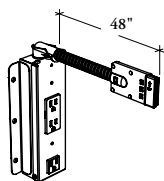

JNEPMH

Power Module – Storage for Height Adjustability

This Power Module mounts inside a Storage Cabinet for Height-Adjustable Run-Off (JNHSC) to provide power for height adjustable mechanism and other user power needs.

WHAT'S INCLUDED

1 power module and mounting hardware.

WHAT'S EXCLUDED

Storage Cabinet for Height-Adjustable Run-Off.

NOTES

Simplex are available in 15 Amps and without the controlled logo only.

Finished in Platinum.