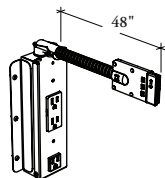

JNEPMH

Power Module – Storage for Height Adjustability

This Power Module mounts inside a Storage Cabinet for Height-Adjustable Run-Off (JNHSC) to provide power for height adjustable mechanism and other user power needs.

WHAT'S INCLUDED

1 power module and mounting hardware.

WHAT'S EXCLUDED

Storage Cabinet for Height-Adjustable Run-Off.

NOTES

Simplex are available in 15 Amps and without the controlled logo only.

Finished in Platinum.