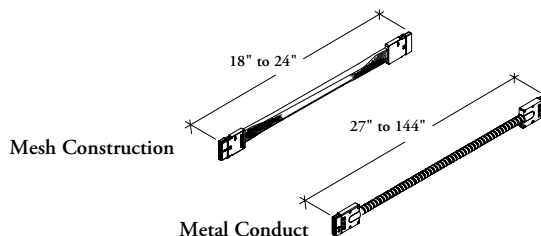

JNEPH

Power Harness

The Power Harness connects Power Box to each other.

WHAT'S INCLUDED

1 power harness.

WHAT'S EXCLUDED

i-Connector, Base Feed and Ceiling Feed.

NOTES

Can be used to connect a Power Box to a Base Feed (JNEPBF) or Ceiling Feed (JNEPCF). In that application, an i-Connector (JNEPIC) must be specified separately.

Compatible with 7K, 7T, 8K and 8T wire systems.

A 24" long harness is supplied when 21" long Power Harness is specified.

Check local codes for limits or restrictions on harness length.

Refer to Application Guide for proper length calculation.

PRODUCT OPTIONS

DIMENSIONS INCHES / MM

L
87 / 2210
90 / 2286
93 / 2362
96 / 2438
99 / 2515
102 / 2591
105 / 2667
108 / 2743
111 / 2819
114 / 2896
117 / 2972
120 / 3048
123 / 2134
126 / 3200
129 / 2177
132 / 3353
135 / 3429
138 / 3505
141 / 3581
144 / 3658