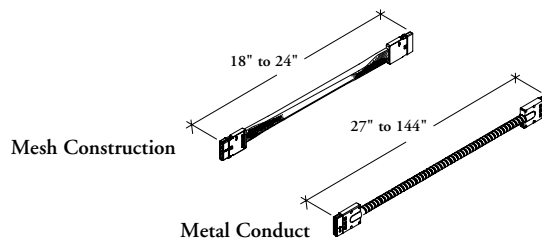

The Power Harness connects Power Box to each other.

**WHAT'S INCLUDED**

1 power harness.

**WHAT'S EXCLUDED**

i-Connector, Base Feed and Ceiling Feed.

**NOTES**

Can be used to connect a Power Box to a Base Feed (JNEPBF) or Ceiling Feed (JNEPCF). In that application, an i-Connector (JNEPIC) must be specified separately.

Compatible with 7K, 7T, 8K and 8T wire systems.

A 24" long harness is supplied when 21" long Power Harness is specified.

Check local codes for limits or restrictions on harness length.

Refer to Application Guide for proper length calculation.

**J N E P H**  
**Power Harness**

**PRODUCT OPTIONS**

Mounting Style	Wire System	Length	Country of Installation	PVC Option
<b>B</b> Beam-Mounted	<b>8K</b> 7K and 8K-Wire Systems <b>8T</b> 7T and 8T-Wire Systems	018, 021, 024, 027, 030, 033, 036, 042, 048, 054, 060, 066, 072, 078, 084, 090, 096, 102, 108, 114, 120, 126, 132, 138, 144	<b>A</b> Canada/U.S.A.	<b>S</b> Standard <b>V</b> PVC Free

**SAMPLE ORDER CODE**

<b>JNEPH B</b>	<b>8T</b>	<b>120</b>	<b>A</b>	<b>V</b>
----------------	-----------	------------	----------	----------

**DIMENSIONS**  
**INCHES / MM**

L
18 / 457
21 / 533
24 / 610
27 / 686
30 / 762
36 / 838
36 / 914
42 / 1067
48 / 1219
54 / 1372
60 / 1524
66 / 1676
72 / 1829
78 / 1981
84 / 2134
90 / 2286
96 / 2438
102 / 2591
108 / 2743
114 / 2896
120 / 3048
126 / 3200
132 / 3353
138 / 3505
144 / 3658