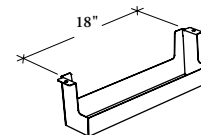

The Cable Tray for Access Door attaches to the underside of a worksurface to manage excess wires.

WHAT'S INCLUDED

1 cable tray for access door and mounting hardware.

WHAT'S EXCLUDED

Underworksurface Plug-In Power Bar and Access Door.

NOTES

The Underworksurface Plug-In Power Bar (JNEPP) can be stored in this product.

J N E W M T
Cable Tray for Access Door