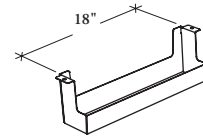

The Cable Tray for Access Door attaches to the underside of a worksurface to manage excess wires.

WHAT'S INCLUDED

1 cable tray for access door and mounting hardware.

WHAT'S EXCLUDED

Underworksurface Plug-In Power Bar and Access Door.

NOTES

The Underworksurface Plug-In Power Bar (JNEPP) can be stored in this product.

J N E W M T Cable Tray for Access Door

PRODUCT OPTIONS

Width	Finish
18	Foundation Mica Accent

SAMPLE ORDER CODE

JNEWMT 18	52
-----------	----

**DIMENSIONS
INCHES / MM**

W
18 / 457

PRICING

36

The Communication Box can be screwed under the worksurface at the desired location.

WHAT'S INCLUDED

1 communication box and mounting hardware.

WHAT'S EXCLUDED

Voice/data faceplates and jacks (must be field supplied and installed) and Wire Management Clips.

NOTES

The Communication Box has an opening of 2.71" x 1.38" (69 mm x 35 mm).

Finished in Platinum Coordinate.