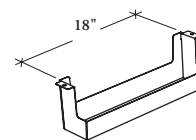

The Cable Tray for Access Door attaches to the underside of a worksurface to manage excess wires.

WHAT'S INCLUDED

1 cable tray for access door and mounting hardware.

WHAT'S EXCLUDED

Underworksurface Plug-In Power Bar and Access Door.

NOTES

The Underworksurface Plug-In Power Bar (JNEPP) can be stored in this product.

J N E W M T Cable Tray for Access Door

PRODUCT OPTIONS

Width	Finish
18	Foundation Mica Accent

SAMPLE ORDER CODE

JNEWMT 18	52

**DIMENSIONS
INCHES / MM**

W
18 / 457

PRICING

36

The Communication Box can be screwed under the worksurface at the desired location.

WHAT'S INCLUDED

1 communication box and mounting hardware.

WHAT'S EXCLUDED

Voice/data faceplates and jacks (must be field supplied and installed) and Wire Management Clips.

NOTES

The Communication Box has an opening of 2.71" x 1.38" (69 mm x 35 mm).

Finished in Platinum Coordinate.

J N E C B Communication Box

PRICING

30