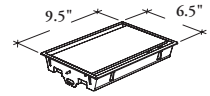

The Access Door can be field-installed for direct access to structural beam power.

WHAT'S INCLUDED

1 access door.

NOTES

For wire management under the worksurface, a Cable Tray for Access Door (JNEWMT) can be specified separately.

JNEAD Access Door

PRODUCT OPTIONS

Finish

Foundation

Mica

Accent

SAMPLE ORDER CODE

JNEAD 52

PRICING

119