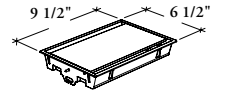

The Access Door can be field-installed for direct access to structural beam power.

WHAT'S INCLUDED

1 access door.

NOTES

For wire management under the worksurface, a Cable Tray for Access Door (JNEWMT) can be specified separately.

JNEAD
Access Door

PRODUCT OPTIONS

Finish

Foundation

Mica

Accent

SAMPLE ORDER CODE

JNEAD 52

PRICING

155