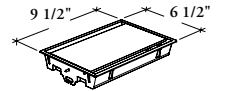

The Access Door can be field-installed for direct access to structural beam power.

WHAT'S INCLUDED

1 access door.

NOTES

For wire management under the worksurface, a Cable Tray for Access Door (JNEWMT) can be specified separately.

**JNEAD
Access Door**

PRODUCT OPTIONS

Finish

Foundation

Mica

Accent

SAMPLE ORDER CODE

JNEAD 52

PRICING

129