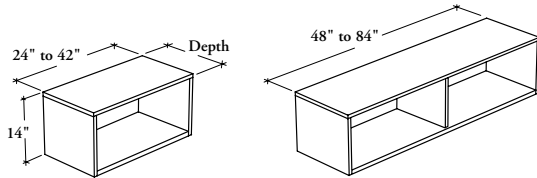

beam-mounted storage

JNBSOO

Suspended Credenza – Open

This storage must be installed on-module, between two structural legs and on front of a structural beam, to provide open storage.

WHAT'S INCLUDED

1 credenza, 1 divider (as specified), mounting hardware and open compartments listed below:

	Width	
	24" to 42"	48" to 84"
Open Compartment	1	2

WHAT'S EXCLUDED

Structural Beam, Chicago Structural Beam, EZ Fence Beam, Chicago EZ Fence Beam, EZ Fence Beam for Corridor, Chicago EZ Fence Beam for Corridor, EZ Structural Legs and Structural Legs.

NOTES

Beam Configuration must match the beam on which the storage will be mounted.

The Support Mounting Hardware Finish can be specified to match the case or the leg to which the storage is mounted to. See the application guide section for details.

PRODUCT OPTIONS

Structural Leg Style	Case Height	Depth	Width
A Angled	14 14" (Datum Height 24")	18, 24	24, 30, 36, 42, 48, 54, 60, 66, 72, 78, 84

SAMPLE ORDER CODE

JNBSOO A	14	18	54

PRODUCT OPTIONS CONTINUED

Width Reduction	Beam Configuration	Case Finish	Support Mounting Hardware Finish
FF Full Legs	D Double-Sided	Source Laminate	Foundation
FH Full/Shared Legs	S Single-Sided		Mica
HH Shared Legs_None/Full Leg			Accent
NH None/Shared Leg			Coordinate Colors
NN None Leg			

SAMPLE ORDER CODE

FF	D	3D	60

See Pricing on the following page.