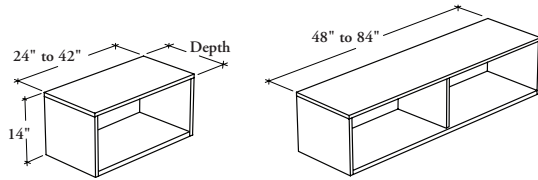

beam-mounted storage

JNBSOO

Suspended Credenza – Open

This storage must be installed on-module, between two Structural Legs and on front of a structural beam, to provide open storage.

WHAT'S INCLUDED

1 credenza, 1 divider (as specified), mounting hardware and open compartments listed below:

	Width	
	24" to 42"	48" to 84"
Open Compartment	1	2

WHAT'S EXCLUDED

Structural Beam, Chicago Structural Beam and Structural Legs.

NOTES

Beam Configuration must match the beam on which the storage will be mounted.

The Support Mounting Hardware Finish can be specified to match the case or the leg to which the storage is mounted to. See the application guide section for details.

PRODUCT OPTIONS

Structural Leg Style	Case Height	Depth	Width
A Angled	14 14" (Datum Height 24")	18, 24	24, 30, 36, 42, 48, 54, 60, 66, 72, 78, 84