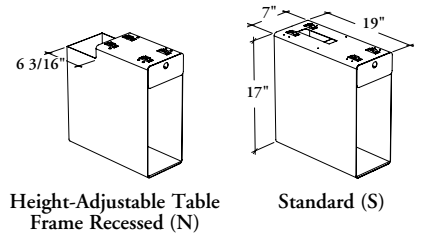

The Suspended Personal Storage offers casual suspended storage for personal items, books and small work bags.

WHAT'S INCLUDED

1 suspended personal storage case, 1 integrated pocket drawer, 1 felt drawer liner, 1 felt bottom liner and mounting hardware.

WHAT'S EXCLUDED

Worksurfaces.

NOTES

Refer to application guide.

JNAUOD
**Suspended Personal Storage – Open/
Drawer**

PRODUCT OPTIONS

Mounting Style	Height	Width	Depth	Drawer Front Finish	Case Finish	Bottom Liner Finish	Key Style
N Height-Adjustable Frame Recessed	17	07	19	Foundation Mica Accent	Foundation Mica Accent	Loft	N No Lock
S Standard							

SAMPLE ORDER CODE

JNAUOD N	17	07	19	52	52	RB11	N

DIMENSIONS
INCHES / MM

H	W	D
17 / 432	7 / 178	19 / 483

PRICING

530