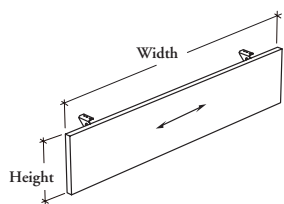

JNASML

Suspended Modesty Panel – Solid

This modesty panel provides additional seated privacy and can be used with specific worksurfaces.

WHAT'S INCLUDED

1 modesty panel and mounting hardware.

NOTES

The width specified depends on products and supports selected. For details, please refer to the Application Guide for the compatibility with Worksurfaces and Height-Adjustable Run-Off (JNHB).

Cannot be installed under a structural beam.

PRODUCT OPTIONS

Height	Width	Mounting Style	Finish
10	24, 27, 30, 33, 36, 39, 42, 45, 48, 51, 54, 57, 60, 63, 66, 69, 72, 75, 78	S Standard	Source Laminate

SAMPLE ORDER CODE

JNASML 10	78	S	XS
-----------	----	---	----

DIMENSIONS INCHES / MM

H	W
10 / 254	24 / 610
10 / 254	27 / 686
10 / 254	30 / 762
10 / 254	33 / 838
10 / 254	36 / 914
10 / 254	39 / 991
10 / 254	42 / 1067
10 / 254	45 / 1143
10 / 254	48 / 1219
10 / 254	51 / 1295
10 / 254	54 / 1372
10 / 254	57 / 1448
10 / 254	60 / 1524
10 / 254	63 / 1600
10 / 254	66 / 1676
10 / 254	69 / 1753
10 / 254	72 / 1829
10 / 254	75 / 1905
10 / 254	78 / 1981