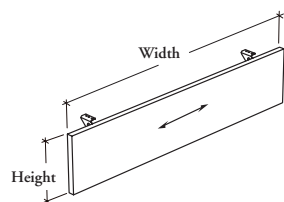

JNASML

Suspended Modesty Panel – Solid

This modesty panel provides additional seated privacy and can be used with specific worksurfaces.

WHAT'S INCLUDED

1 modesty panel and mounting hardware.

NOTES

The width specified depends on products and supports selected. For details, please refer to the Application Guide for the compatibility with Worksurfaces and Height-Adjustable Run-Off (JNHB).

Cannot be installed under a structural beam.

PRODUCT OPTIONS

Height	Width	Mounting Style	Finish
10	24, 27, 30, 33, 36, 39, 42, 45, 48, 51, 54, 57, 60, 63, 66, 69, 72, 75, 78	S Standard	Source Laminate

SAMPLE ORDER CODE

656

JNASML 10	78	S	XS
-----------	----	---	----

DIMENSIONS INCHES / MM

H	W
10 / 254	24 / 610
10 / 254	27 / 686
10 / 254	30 / 762
10 / 254	33 / 838
10 / 254	36 / 914
10 / 254	39 / 991
10 / 254	42 / 1067
10 / 254	45 / 1143
10 / 254	48 / 1219
10 / 254	51 / 1295
10 / 254	54 / 1372
10 / 254	57 / 1448
10 / 254	60 / 1524
10 / 254	63 / 1600
10 / 254	66 / 1676
10 / 254	69 / 1753
10 / 254	72 / 1829
10 / 254	75 / 1905
10 / 254	78 / 1981