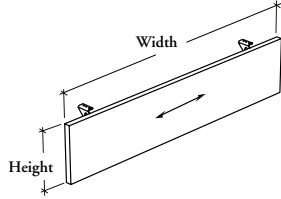

JNASML Suspended Modesty Panel – Solid

This modesty panel provides additional seated privacy and can be used with specific worksurfaces.

WHAT'S INCLUDED

1 modesty panel and mounting hardware.

NOTES

The width specified depends on products and supports selected. For details, please refer to the Application Guide for the compatibility with Worksurfaces and Height-Adjustable Run-Off (JNHB).

Cannot be installed under a structural beam.

PRODUCT OPTIONS

Height	Width	Mounting Style	Finish
10	24, 27, 30, 33, 36, 39, 42, 45, 48, 51, 54, 57, 60, 63, 66, 69, 72, 75, 78	S Standard	Source Laminate

SAMPLE ORDER CODE

JNASML 10	78	S	XS
-----------	----	---	----

DIMENSIONS INCHES / MM

H	W
10 / 254	24 / 610
10 / 254	27 / 686
10 / 254	30 / 762
10 / 254	33 / 838
10 / 254	36 / 914
10 / 254	39 / 991
10 / 254	42 / 1067
10 / 254	45 / 1143
10 / 254	48 / 1219
10 / 254	51 / 1295
10 / 254	54 / 1372
10 / 254	57 / 1448
10 / 254	60 / 1524
10 / 254	63 / 1600
10 / 254	66 / 1676
10 / 254	69 / 1753
10 / 254	72 / 1829
10 / 254	75 / 1905
10 / 254	78 / 1981