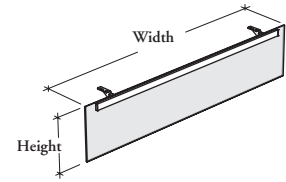

This modesty panel provides additional seated privacy and can be used with specific worksurfaces.

WHAT'S INCLUDED

1 modesty panel and mounting hardware.

NOTES

The width specified depends on products and supports selected. For details, please refer to the Application Guide for the compatibility with Worksurfaces and Height-Adjustable Run-Off (JNHB).

Cannot be installed under a structural beam.

J N A S M G
Suspended Modesty Panel – Glass

PRODUCT OPTIONS

Height	Width	Mounting Style	Glass Finish	Hardware Finish
10	24, 27, 30, 33, 36, 39, 42, 45, 48, 51, 54, 57, 60, 63, 66, 69, 72, 75, 78	S Standard	FT Frost LB Frost – Low Iron Back-Painted	Foundation Mica Accent

SAMPLE ORDER CODE

JNASMG 10	54	S	FT	74
------------------	-----------	----------	-----------	-----------

**DIMENSIONS
INCHES / MM**

H	W
10 / 254	24 / 610
10 / 254	27 / 686
10 / 254	30 / 762
10 / 254	33 / 838
10 / 254	36 / 914
10 / 254	39 / 991
10 / 254	42 / 1067
10 / 254	45 / 1143
10 / 254	48 / 1219
10 / 254	51 / 1295
10 / 254	54 / 1372
10 / 254	57 / 1448
10 / 254	60 / 1524
10 / 254	63 / 1600
10 / 254	66 / 1676
10 / 254	69 / 1753
10 / 254	72 / 1829
10 / 254	75 / 1905
10 / 254	78 / 1981