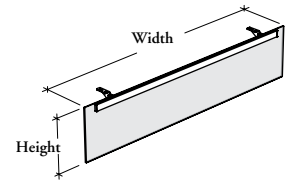

This modesty panel provides additional seated privacy and can be used with specific worksurfaces.

WHAT'S INCLUDED

1 modesty panel and mounting hardware.

NOTES

The width specified depends on products and supports selected. For details, please refer to the Application Guide for the compatibility with Worksurfaces and Height-Adjustable Run-Off (JNHB).

Cannot be installed under a structural beam.

J N A S M G
Suspended Modesty Panel – Glass

PRODUCT OPTIONS

Height	Width	Mounting Style	Glass Finish	Hardware Finish
10	24, 27, 30, 33, 36, 39, 42, 45, 48, 51, 54, 57, 60, 63, 66, 69, 72, 75, 78	S Standard	Standard Glass: FT Frost Low Iron Glass: LB Frost – Low Iron Back-Painted	Foundation Mica Accent

SAMPLE ORDER CODE

JNASMG 10	54	S	FT	74
------------------	-----------	----------	-----------	-----------

DIMENSIONS
INCHES / MM

H	W
10 / 254	24 / 610
10 / 254	27 / 686
10 / 254	30 / 762
10 / 254	33 / 838
10 / 254	36 / 914
10 / 254	39 / 991
10 / 254	42 / 1067
10 / 254	45 / 1143
10 / 254	48 / 1219
10 / 254	51 / 1295
10 / 254	54 / 1372
10 / 254	57 / 1448
10 / 254	60 / 1524
10 / 254	63 / 1600
10 / 254	66 / 1676
10 / 254	69 / 1753
10 / 254	72 / 1829
10 / 254	75 / 1905
10 / 254	78 / 1981