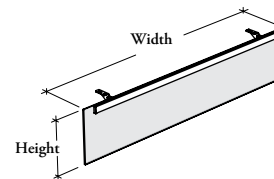

This modesty panel provides additional seated privacy and can be used with specific worksurfaces.

WHAT'S INCLUDED

1 modesty panel and mounting hardware.

NOTES

The width specified depends on products and supports selected. For details, please refer to the Application Guide for the compatibility with Worksurfaces and Height-Adjustable Run-Off (JNHB).

Cannot be installed under a structural beam.

J N A S M G
Suspended Modesty Panel – Glass

PRODUCT OPTIONS

Height	Width	Mounting Style	Glass Finish	Hardware Finish
10	24, 27, 30, 33, 36, 39, 42, 45, 48, 51, 54, 57, 60, 63, 66, 69, 72, 75, 78	S Standard	Standard Glass: FT Frost Low Iron Glass: LB Frost – Low Iron Back-Painted	Foundation Mica Accent

SAMPLE ORDER CODE

JNASMG 10	54	S	FT	74
------------------	-----------	----------	-----------	-----------

DIMENSIONS
INCHES / MM

H	W
10 / 254	24 / 610
10 / 254	27 / 686
10 / 254	30 / 762
10 / 254	33 / 838
10 / 254	36 / 914
10 / 254	39 / 991
10 / 254	42 / 1067
10 / 254	45 / 1143
10 / 254	48 / 1219
10 / 254	51 / 1295
10 / 254	54 / 1372
10 / 254	57 / 1448
10 / 254	60 / 1524
10 / 254	63 / 1600
10 / 254	66 / 1676
10 / 254	69 / 1753
10 / 254	72 / 1829
10 / 254	75 / 1905
10 / 254	78 / 1981