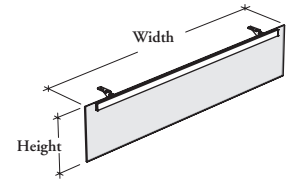

This modesty panel provides additional seated privacy and can be used with specific worksurfaces.

WHAT'S INCLUDED

1 modesty panel and mounting hardware.

NOTES

The width specified depends on products and supports selected. For details, please refer to the Application Guide for the compatibility with Worksurfaces and Height-Adjustable Run-Off (JNHB).

Cannot be installed under a structural beam.

J N A S M G
Suspended Modesty Panel – Glass

PRODUCT OPTIONS

Height	Width	Mounting Style	Glass Finish	Hardware Finish
10	24, 27, 30, 33, 36, 39, 42, 45, 48, 51, 54, 57, 60, 63, 66, 69, 72, 75, 78	S Standard	FT Frost LB Frost – Low Iron Back-Painted	Foundation Mica Accent

SAMPLE ORDER CODE

JNASMG 10	54	S	FT	74
------------------	-----------	----------	-----------	-----------

**DIMENSIONS
INCHES / MM**

H	W
10 / 254	24 / 610
10 / 254	27 / 686
10 / 254	30 / 762
10 / 254	33 / 838
10 / 254	36 / 914
10 / 254	39 / 991
10 / 254	42 / 1067
10 / 254	45 / 1143
10 / 254	48 / 1219
10 / 254	51 / 1295
10 / 254	54 / 1372
10 / 254	57 / 1448
10 / 254	60 / 1524
10 / 254	63 / 1600
10 / 254	66 / 1676
10 / 254	69 / 1753
10 / 254	72 / 1829
10 / 254	75 / 1905
10 / 254	78 / 1981