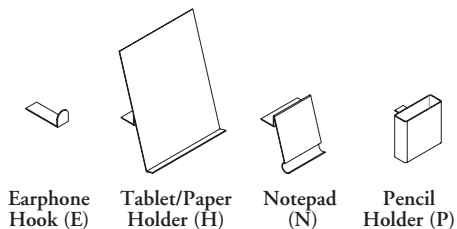

### WHAT'S INCLUDED

1 earphone hook, 1 tablet/paper holder, 1 notepad or 1 pencil holder and mounting hardware.

### WHAT'S EXCLUDED

Elevated Desk Shelf (JNMES).

### NOTES

The accessories can be reconfigured by the user along the Elevated Desk Shelf.

Only the Notepad (N) can be specified in Whiteboard Finish (WZ).