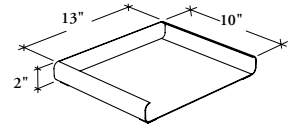

The Tray Module provides organizers for storing and sorting paper to accommodate the needs of the modern workstation user.

WHAT'S INCLUDED

1 tray with bumpers.

NOTES

Can be used as a freestanding item.

This tray is used with standard paper (letter-size) only and standard courier envelopes. Flexible in application throughout a work environment.

Can be stacked to provide vertical storage.

**J N A M T
Tray Module**

Letter (L)

PRODUCT OPTIONS

Size	Finish
L Letter	Foundation Mica Accent

SAMPLE ORDER CODE

JNAMT L	83
---------	----

SIZE	PRICING
L	152