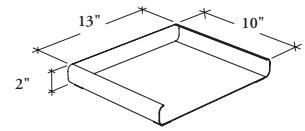

The Tray Module provides organizers for storing and sorting paper to accommodate the needs of the modern workstation user.

WHAT'S INCLUDED

1 tray with bumpers.

NOTES

Can be used as a freestanding item.

This tray is used with standard paper (letter-size) only and standard courier envelopes. Flexible in application throughout a work environment.

Can be stacked to provide vertical storage.

**J N A M T
Tray Module**

Letter (L)

PRODUCT OPTIONS

Size	Finish
L Letter	Foundation Mica Accent

SAMPLE ORDER CODE

JNAMT L	83
---------	----

SIZE	PRICING
L	116