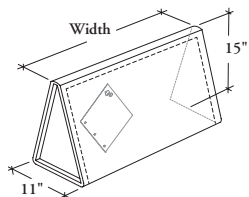

JNAFU

Tackable Felt Unit

This Tackable Felt Unit can be mounted on a Elevated Desk Shelf (JNMES) to provide acoustic, tackable surface and casual space division.

WHAT'S INCLUDED

1 tackable felt unit with zipper and metal caps on both ends, mounting hardware.

WHAT'S EXCLUDED

Elevated Desk Shelf (JNMES).

NOTES

Can be mounted freestanding or permanent installation.

When the Felt Coordinate Stitches Finish (F) and Zipper Finish are specified, the stitches and zipper are the same color than the felt.

PRODUCT OPTIONS

Height	Depth	Width	Felt Finish	Stitches Finish	Zipper Finish	Metal End Finish
15	11	27, 36, 42	Felt	F Felt Coordinate G Soft Gris Coordinate T Tangelo Coordinate V Verde Coordinate	F Felt Coordinate	Foundation Mica Accent

SAMPLE ORDER CODE

JNAFU 15	11	36	RB11	F	F	53

**DIMENSIONS
INCHES / MM**

H	D	W
15 / 381	11 / 279	27 / 686
15 / 381	11 / 279	36 / 914
15 / 381	11 / 279	42 / 1067

PRICING

315
365
442