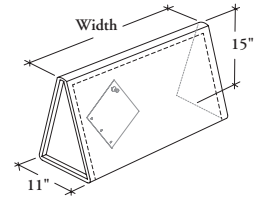

WHAT'S EXCLUDED

Elevated Desk Shelf (JNMES).

NOTES

Can be mounted freestanding or permanent installation.

When the Felt Coordinate Zipper Finish option (F) is specified, the zipper is the same color than the felt.

**J N A F U
Tackable Felt Unit**

PRODUCT OPTIONS

Height	Depth	Width	Felt Finish	Stitches Finish	Zipper Finish	Metal End Finish
15	11	27, 36, 42	Loft	C Carbon Coordinate E Shale Coordinate G Carrara Coordinate M Umber Coordinate T Tangelo Coordinate V Verde Coordinate	F Felt Coordinate	Foundation Mica Accent

SAMPLE ORDER CODE

JNAFU 15	11	36	RB11	F	F	53
-----------------	-----------	-----------	-------------	----------	----------	-----------

**DIMENSIONS
INCHES / MM**

H	D	W
15 / 381	11 / 279	27 / 686
15 / 381	11 / 279	36 / 914
15 / 381	11 / 279	42 / 1067