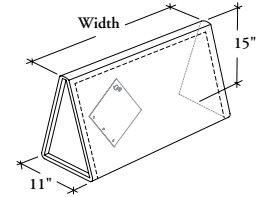

WHAT'S EXCLUDED

Elevated Desk Shelf (JNMES).

NOTES

Can be mounted freestanding or permanent installation.

When the Felt Coordinate Zipper Finish option (F) is specified, the zipper is the same color than the felt.

J N A F U
Tackable Felt Unit

PRODUCT OPTIONS

Height	Depth	Width	Felt Finish	Stitches Finish	Zipper Finish	Metal End Finish
15	11	27, 36, 42	Loft	C Carbon Coordinate E Shale Coordinate G Carrara Coordinate M Umber Coordinate T Tangelo Coordinate V Verde Coordinate	F Felt Coordinate	Foundation Mica Accent

SAMPLE ORDER CODE

JNAFU 15	11	36	RB11	F	F	53
-----------------	-----------	-----------	-------------	----------	----------	-----------

DIMENSIONS
INCHES / MM

H	D	W
15 / 381	11 / 279	27 / 686
15 / 381	11 / 279	36 / 914
15 / 381	11 / 279	42 / 1067