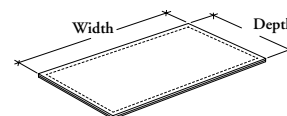

This pad provides casual guest seating on top of a Credenza.

**WHAT'S INCLUDED**

1 seat pad and mounting hardware.

**WHAT'S EXCLUDED**

Storage.

**NOTES**

Refer to application guide.

**JNACF  
Seat Pad – Felt**

**PRODUCT OPTIONS**

Storage Style	Depth	Width	Seat Finish	Stitches Finish
<b>D</b> Double-Sided Beam-Mounted	18, 24	16, 24, 30, 36, 42, 48	Loft	<b>C</b> Carbon Coordinate
<b>S</b> Single-Sided Beam-Mounted				<b>E</b> Shale Coordinate
<b>F</b> Freestanding				<b>G</b> Carrara Coordinate
<b>M</b> Mobile				<b>M</b> Umber Coordinate
				<b>T</b> Tangelo Coordinate
				<b>V</b> Verde Coordinate

**SAMPLE ORDER CODE**

<b>JNACF D</b>	<b>18</b>	<b>24</b>	<b>RB11</b>	<b>C</b>
----------------	-----------	-----------	-------------	----------

**DIMENSIONS  
INCHES / MM**

D	W
18 / 457	16 / 406
18 / 457	24 / 610
18 / 457	30 / 762
18 / 457	36 / 914
18 / 457	42 / 1067
18 / 457	48 / 1219
24 / 610	24 / 610
24 / 610	30 / 762
24 / 610	36 / 914
24 / 610	42 / 1067
24 / 610	48 / 1219