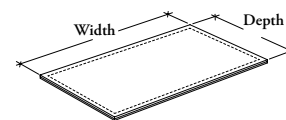

This pad provides casual guest seating on top of a Credenza.

**WHAT'S INCLUDED**

1 seat pad and mounting hardware.

**WHAT'S EXCLUDED**

Storage.

**NOTES**

Refer to application guide.

**JNACF**  
**Seat Pad – Felt**

**PRODUCT OPTIONS**

Storage Style	Depth	Width	Seat Finish	Stitches Finish
<b>D</b> Double-Sided Beam-Mounted <b>S</b> Single-Sided Beam-Mounted <b>F</b> Freestanding <b>M</b> Mobile	18, 24	16, 24, 30, 36, 42, 48	Loft	<b>C</b> Carbon Coordinate <b>E</b> Shale Coordinate <b>G</b> Carrara Coordinate <b>M</b> Umber Coordinate

**SAMPLE ORDER CODE**

<b>JNACF D</b>	<b>18</b>	<b>24</b>	<b>RB11</b>	<b>C</b>
----------------	-----------	-----------	-------------	----------

**DIMENSIONS**  
**INCHES / MM**

D	W
18 / 457	16 / 406
18 / 457	24 / 610
18 / 457	30 / 762
18 / 457	36 / 914
18 / 457	42 / 1067
18 / 457	48 / 1219
24 / 610	24 / 610
24 / 610	30 / 762
24 / 610	36 / 914
24 / 610	42 / 1067
24 / 610	48 / 1219