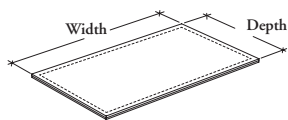

J N A C F

Seat Pad – Felt

This pad provides casual guest seating on top of a Credenza.

WHAT'S INCLUDED

1 seat pad and mounting hardware.

WHAT'S EXCLUDED

Credenza.

NOTES

When the Felt Coordinate Stitches Finish (F) is specified, the stitches are the same color than the felt.

When Credenza Style (F) is specified, depth 24" is **not** available.

Refer to application guide.

PRODUCT OPTIONS

Credenza Style	Depth	Width	Felt Finish	Stitches Finish
D Double-Sided Beam-Mounted	18, 24	24, 30, 36, 42, 48	Felt	F Felt Coordinate
S Single-Sided Beam-Mounted				G Soft Gris Coordinate
F Freestanding				T Tangelo Coordinate
				V Verde Coordinate

SAMPLE ORDER CODE

JNACF D	18	24	RB11	F
----------------	-----------	-----------	-------------	----------

DIMENSIONS
INCHES / MM

D	W
18 / 457	24 / 610
18 / 457	30 / 762
18 / 457	36 / 914
18 / 457	42 / 1067
18 / 457	48 / 1219
24 / 610	24 / 610
24 / 610	30 / 762
24 / 610	36 / 914
24 / 610	42 / 1067
24 / 610	48 / 1219