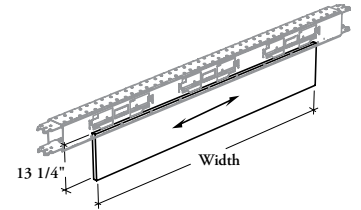

J N A B M S

Beam-Mounted Modesty Panel – Solid

This modesty panel provides additional seated privacy and can only be used under a structural beam.

WHAT'S INCLUDED

1 modesty panel and mounting hardware.

NOTES

The width specified depends on products and supports selected. For details, please refer to the Application Guide for the compatibility.

Cannot be installed under a Worksurface.

PRODUCT OPTIONS

Modesty Base Height	Width	Configuration	Finish
E Elevated Height (10" from Floor)	24, 30, 36, 42, 48, 54, 60, 66, 72, 78, 84	D Double-Sided (Shown) S Single-Sided	Source Laminate

SAMPLE ORDER CODE

JNABMS E	24	D	XS
-----------------	-----------	----------	-----------

DIMENSIONS INCHES / MM

W
24 / 610
30 / 762
36 / 914
42 / 1067
48 / 1219
54 / 1372
60 / 1524
66 / 1676
72 / 1829
78 / 1981
84 / 2134