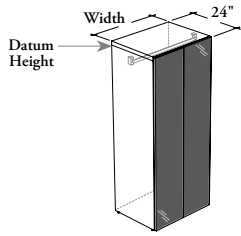

lockers

JLFSG

Common Locker – Full Glass Doors

This Common Locker with Full Glass Doors provides storage for coats to multiple users. This freestanding unit can be ganged with other lockers to create a bank of lockers.

WHAT'S INCLUDED

1 case with levelers, 2 doors and accessories listed below:

Interior Config.	Coat Rod	Adjust. Shelf
C	1	0 (51" to 66" h)
D	1	1 (66" h only)

WHAT'S EXCLUDED

Boot Tray.

NOTES

Coat Rod comes in Chrome finish only.

Shelf matches the Case Finish.

Refer to application guide.

PRODUCT OPTIONS

Datum Height	Depth	Width	Interior Configuration	Door Frame Finish	Glass Door Finish	Case Finish
51, 57, 66	24	24, 30, 36	C Coat Rod (Shown) D Coat Rod & Shelf	Foundation Mica Accent	Back-Painted	Source Laminate

SAMPLE ORDER CODE

JLFSG 51	24	24	C	83	K7	3D

DIMENSIONS INCHES / MM

H	D	W
51 / 1295	24 / 610	24 / 610
51 / 1295	24 / 610	30 / 762
51 / 1295	24 / 610	36 / 914
57 / 1448	24 / 610	24 / 610
57 / 1448	24 / 610	30 / 762
57 / 1448	24 / 610	36 / 914
66 / 1676	24 / 610	24 / 610
66 / 1676	24 / 610	30 / 762
66 / 1676	24 / 610	36 / 914

PRICING

COAT ROD (C)	COAT ROD & SHELF (D)
2232	n/a
2297	n/a
2359	n/a
2354	n/a
2422	n/a
2487	n/a
2473	2525
2545	2607
2624	2696