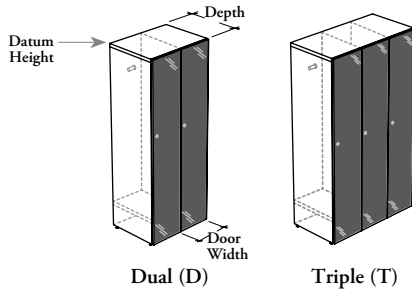

WHAT'S INCLUDED

1 case with levelers, 2 or 3 doors, locks and keys (as specified), and accessories listed below:

Interior Config.	Side Hook	Adjust. Shelf
H	2	0 (42" or 51" h) per section
O	2	1 (42" to 66" h) per section
T	2	2 (57" or 66" h) per section

WHAT'S EXCLUDED

Boot Tray.

NOTES

Side Hooks come in Platinum finish only.

Shelf matches the Case Finish.

Refer to application guide.

PRODUCT OPTIONS

Datum Height	Depth	Door Width	Configuration	Orientation
42, 51, 57, 66	18, 24	12, 15	D Dual T Triple	L Door Swing – Left R Door Swing – Right (Shown)

PRICING

KEY UPCHARGE

DIMENSIONS		PRICING						KEY UPCHARGE
INCHES / MM		12" DOOR WIDTH						Keyed Alike or Keyed Randomly
		DUAL (D)			TRIPLE (T)			
H	D	Side Hooks (H)	Side Hooks & Shelf (O)	Side Hooks & 2 Shelves (T)	Side Hooks (H)	Side Hooks & Shelf (O)	Side Hooks & 2 Shelves (T)	
42 / 1067	18 / 457	2186	2282	n/a	3009	3153	n/a	56
42 / 1067	24 / 610	2297	2393	n/a	3176	3320	n/a	56
51 / 1295	18 / 457	2389	2485	n/a	3312	3456	n/a	56
51 / 1295	24 / 610	2524	2620	n/a	3502	3646	n/a	56
57 / 1448	18 / 457	n/a	2612	2708	n/a	3644	3788	56
57 / 1448	24 / 610	n/a	2762	2858	n/a	3850	3994	56
66 / 1676	18 / 457	n/a	2728	2824	n/a	3815	3959	56
66 / 1676	24 / 610	n/a	2900	2996	n/a	4044	4188	56
		15" DOOR WIDTH						Keyed Alike or Keyed Randomly
		DUAL (D)			TRIPLE (T)			
H	D	Side Hooks (H)	Side Hooks & Shelf (O)	Side Hooks & 2 Shelves (T)	Side Hooks (H)	Side Hooks & Shelf (O)	Side Hooks & 2 Shelves (T)	
42 / 1067	18 / 457	2300	2396	n/a	2750	2846	n/a	56
42 / 1067	24 / 610	2414	2510	n/a	2906	3002	n/a	56
51 / 1295	18 / 457	2514	2610	n/a	2870	2966	n/a	56
51 / 1295	24 / 610	2653	2749	n/a	3051	3147	n/a	56
57 / 1448	18 / 457	n/a	3183	3327	n/a	3853	3997	56
57 / 1448	24 / 610	n/a	3363	3507	n/a	4071	4215	56
66 / 1676	18 / 457	n/a	3501	3645	n/a	4031	4175	56
66 / 1676	24 / 610	n/a	3704	3848	n/a	4271	4415	56