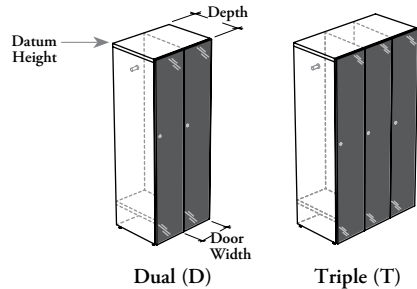

WHAT'S INCLUDED

1 case with levelers, 2 or 3 doors, locks and keys (as specified), and accessories listed below:

Interior Config.	Side Hook	Adjust. Shelf
H	2	0 (42" or 51" h) per section
O	2	1 (42" to 66" h) per section
T	2	2 (57" or 66" h) per section

WHAT'S EXCLUDED

Boot Tray.

NOTES

Side Hooks come in Platinum finish only.

Shelf matches the Case Finish.

Refer to application guide.

PRODUCT OPTIONS

Datum Height	Depth	Door Width	Configuration	Orientation
42, 51, 57, 66	18, 24	12, 15	D Dual T Triple	L Door Swing – Left R Door Swing – Right (Shown)

PRICING

KEY UPCHARGE

DIMENSIONS		PRICING						KEY UPCHARGE
INCHES / MM		12" DOOR WIDTH						Keyed Alike or Keyed Randomly
		DUAL (D)			TRIPLE (T)			
H	D	Side Hooks (H)	Side Hooks & Shelf (O)	Side Hooks & 2 Shelves (T)	Side Hooks (H)	Side Hooks & Shelf (O)	Side Hooks & 2 Shelves (T)	
42 / 1067	18 / 457	2186	2282	n/a	3009	3153	n/a	56
42 / 1067	24 / 610	2297	2393	n/a	3176	3320	n/a	56
51 / 1295	18 / 457	2389	2485	n/a	3312	3456	n/a	56
51 / 1295	24 / 610	2524	2620	n/a	3502	3646	n/a	56
57 / 1448	18 / 457	n/a	2612	2708	n/a	3644	3788	56
57 / 1448	24 / 610	n/a	2762	2858	n/a	3850	3994	56
66 / 1676	18 / 457	n/a	2728	2824	n/a	3815	3959	56
66 / 1676	24 / 610	n/a	2900	2996	n/a	4044	4188	56
		15" DOOR WIDTH						Keyed Alike or Keyed Randomly
		DUAL (D)			TRIPLE (T)			
42 / 1067	18 / 457	2300	2396	n/a	2750	2846	n/a	56
42 / 1067	24 / 610	2414	2510	n/a	2906	3002	n/a	56
51 / 1295	18 / 457	2514	2610	n/a	2870	2966	n/a	56
51 / 1295	24 / 610	2653	2749	n/a	3051	3147	n/a	56
57 / 1448	18 / 457	n/a	3183	3327	n/a	3853	3997	56
57 / 1448	24 / 610	n/a	3363	3507	n/a	4071	4215	56
66 / 1676	18 / 457	n/a	3501	3645	n/a	4031	4175	56
66 / 1676	24 / 610	n/a	3704	3848	n/a	4271	4415	56