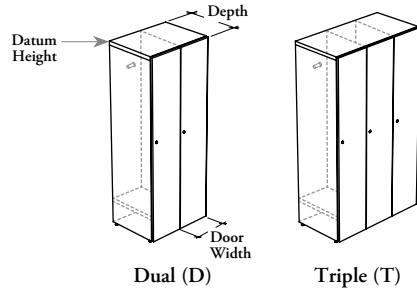

lockers

JLFFD

Locker – Full Doors

This Locker with Full Doors provides secured individual storage ideal for coat and personal items. This freestanding unit is offered in dual or triple configurations, and can be ganged with other lockers to create a bank of lockers.

WHAT'S INCLUDED

1 case with levelers, 2 or 3 doors, digital numeric keypad locks or locks and keys (as specified), and accessories listed below:

Interior Config.	Side Hook	Adjust. Shelf
H	2	0 (42" or 51" h) per section
O	2	1 (42" to 66" h) per section
T	2	2 (57" or 66" h) per section

WHAT'S EXCLUDED

Boot Tray, Locker Number and Digital Lock Key.

NOTES

When Front Style (M, N or O) is specified, only Metal Door Front Finish is available.
When Front Style (S, T or U) is specified, only Laminate Door Front Finish is available.
When Front Style (M, O, S or U) is specified, Pull Style and Pull Finish are **not** available.
When Front Style (M, N, S or T) is specified, only Key Style (K, N or R) is available.
When Front Style (O or U) is specified, only Key Style (A) is available.

The digital lock defaults to Versa Mini Basic 6th Generation, Keypad operation, Recess mount, Vertical orientation and finish in brushed nickel.

If the key are needed to operate the digital lock and set up different levels of access, specify JLKEE (Digital Lock Key).

Side Hooks come in Platinum finish only.

Shelf(ves) match(es) the Case Finish.

Refer to application guide.

PRODUCT OPTIONS

Front Style	Datum Height	Depth	Door Width	Configuration	Orientation	Identification
M Metal N Metal with Pull O Metal with Digital Lock S Solid (Shown) T Solid with Pull U Solid with Digital Lock	42, 51, 57, 66	18, 24	12, 15	D Dual T Triple	L Door Swing – Left R Door Swing – Right (Shown)	N No Identification (Shown) R Number Ready

SAMPLE ORDER CODE

JLFFD S	42	18	12	D	R	N

PRODUCT OPTIONS CONTINUED

Interior Configuration	Door Front Finish	Edge Trim Finish (Laminate Front only)	Case Finish	Pull Style (for Front Style (N or T) only)	Pull Finish (for Front Style (N or T) only)	Key Style
H Side Hooks O Side Hooks & Shelf (Shown) T Side Hooks & 2 Shelves	Metal Front: (for metal front style) Foundation Mica Accent Laminate Front: (for solid front style) Source Laminate Foundation Laminate	Edge Trim Colors	Source Laminate	C Cityline Recessed	Foundation Mica Accent	A Digital Lock Assigned K Keyed Alike R Keyed Randomly N No Lock

SAMPLE ORDER CODE CONTINUED

H	3D	4D	3D			K

See Pricing on the following page.