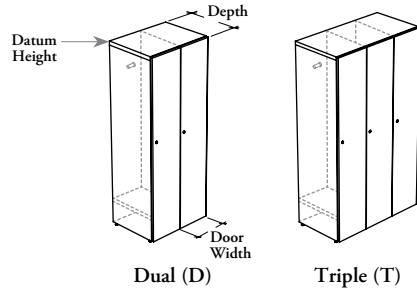

lockers

JLFFD

Locker – Full Doors

This Locker with Full Doors provides secured individual storage ideal for coat and personal items. This freestanding unit is offered in dual or triple configurations, and can be ganged with other lockers to create a bank of lockers.

WHAT'S INCLUDED

1 case with levelers, 2 or 3 doors, digital numeric keypad locks or locks and keys (as specified), and accessories listed below:

Interior Config.	Side Hook	Adjust. Shelf
H	2	0 (42" or 51" h) per section
O	2	1 (42" to 66" h) per section
T	2	2 (57" or 66" h) per section

WHAT'S EXCLUDED

Boot Tray, Locker Number and Digital Lock Key.

NOTES

When Front Style (M, N or O) is specified, only Metal Door Front Finish is available.
When Front Style (S, T or U) is specified, only Laminate Door Front Finish is available.
When Front Style (M, O, S or U) is specified, Pull Style and Pull Finish are **not** available.
When Front Style (M, N, S or T) is specified, only Key Style (K, N or R) is available.
When Front Style (O or U) is specified, only Key Style (A) is available.

The digital lock defaults to Versa Mini Basic 6th Generation, Keypad operation, Recess mount, Vertical orientation and finish in brushed nickel.

If the key are needed to operate the digital lock and set up different levels of access, specify JLKEE (Digital Lock Key).

Side Hooks come in Platinum finish only.

Shelf(ves) match(es) the Case Finish.

Refer to application guide.

PRODUCT OPTIONS

Front Style	Datum Height	Depth	Door Width	Configuration	Orientation	Identification
M Metal	42, 51, 57, 66	18, 24	12, 15	D Dual T Triple	L Door Swing – Left R Door Swing – Right (Shown)	N No Identification (Shown) R Number Ready
N Metal with Pull						
O Metal with Digital Lock						
S Solid (Shown)						
T Solid with Pull						
U Solid with Digital Lock						

SAMPLE ORDER CODE

JLFFD S	42	18	12	D	R	N

PRODUCT OPTIONS CONTINUED

Interior Configuration	Door Front Finish	Edge Trim Finish (Laminate Front only)	Case Finish	Pull Style (for Front Style (N or T) only)	Pull Finish (for Front Style (N or T) only)	Key Style
H Side Hooks	Metal Front: (for metal front style) Foundation Mica Accent Laminate Front: (for solid front style) Source Laminate Foundation Laminate	Edge Trim Colors	Source Laminate	C Cityline Recessed	Foundation Mica Accent	A Digital Lock Assigned K Keyed Alike R Keyed Randomly N No Lock
O Side Hooks & Shelf (Shown)						
T Side Hooks & 2 Shelves						

SAMPLE ORDER CODE CONTINUED

H	3D	4D	3D			K

See Pricing on the following page.