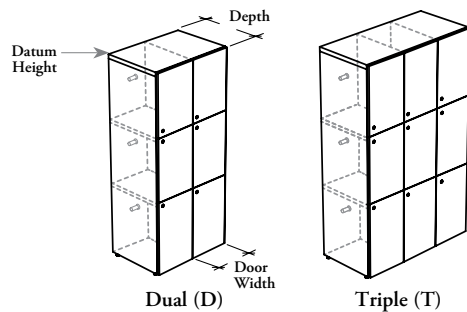

lockers

JLFC3

Locker – Three-High Cubby

This Three-High Cubby Locker provides enclosed storage for personal items. This freestanding unit is offered in dual or triple configurations, and can be ganged with other lockers to create a bank of lockers.

WHAT'S INCLUDED

1 case with levelers, 6 or 9 doors, digital numeric keypad locks or locks and keys (as specified), and accessories listed below:

Interior Config.	Side Hook	Adjust. Shelf
H	2	0 (57" or 66" h) per section
N	0	0 (57" or 66" h) per section
S	0	1 (57" or 66" h) per section

WHAT'S EXCLUDED

Boot Tray, Locker Number and Digital Lock Key.

NOTES

When Front Style (M, N or O) is specified, only Metal Door Front Finish is available.
When Front Style (S, T or U) is specified, only Laminate Door Front Finish is available.
When Front Style (M, O, S or U) is specified, Pull Style and Pull Finish are **not** available.
When Front Style (M, N, S or T) is specified, only Key Style (K, N or R) is available.
When Front Style (O or U) is specified, only Key Style (A) is available.

The digital lock defaults to Versa Mini Basic 6th Generation, Keypad operation, Recess mount, Vertical orientation and finish in brushed nickel.

If the key is needed to operate the digital lock and set up different levels of access, specify JLKEE (Digital Lock Key).

Side Hooks come in Platinum finish only.

Shelf matches the Case Finish.

Refer to application guide.

PRODUCT OPTIONS

Front Style	Datum Height	Depth	Door Width	Configuration	Orientation	Identification
M Metal	57, 66	18, 24	15, 18	D Dual T Triple	L Door Swing – Left R Door Swing – Right (Shown)	N No Identification (Shown)
N Metal with Pull						R Number Ready
O Metal with Digital Lock						
S Solid (Shown)						
T Solid with Pull						
U Solid with Digital Lock						

SAMPLE ORDER CODE

JLFC3 S	57	18	15	D	R	N

PRODUCT OPTIONS CONTINUED

Interior Configuration	Door Front Finish	Edge Trim Finish (Laminate Front only)	Case Finish	Pull Style (for Front Style (N or T) only)	Pull Finish (for Front Style (N or T) only)	Key Style
H Side Hooks (Shown)	Metal Front: (for metal front style)	Edge Trim Colors	Source Laminate	C Cityline Recessed	Foundation Mica Accent	A Digital Lock Assigned
S Shelf	Foundation					K Keyed Alike
N No Accessory	Mica Accent Laminate Front: (for solid front style) Source Laminate Foundation Laminate					R Keyed Randomly N No Lock

SAMPLE ORDER CODE CONTINUED

H	3D	4D	3D			K

See Pricing on the following page.