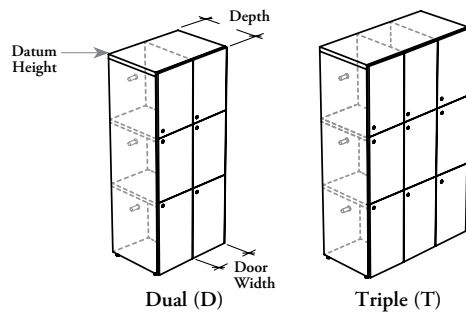

lockers

JLFC3

Locker – Three-High Cubby

This Three-High Cubby Locker provides enclosed storage for personal items. This freestanding unit is offered in dual or triple configurations, and can be ganged with other lockers to create a bank of lockers.

WHAT'S INCLUDED

1 case with levelers, 6 or 9 doors, digital numeric keypad locks or locks and keys (as specified), and accessories listed below:

Interior Config.	Side Hook	Adjust. Shelf
H	2	0 (57" or 66" h) per section
N	0	0 (57" or 66" h) per section
S	0	1 (57" or 66" h) per section

WHAT'S EXCLUDED

Boot Tray, Locker Number and Digital Lock Key.

NOTES

When Front Style (M, N or O) is specified, only Metal Door Front Finish is available.
When Front Style (S, T or U) is specified, only Laminate Door Front Finish is available.
When Front Style (M, O, S or U) is specified, Pull Style and Pull Finish are **not** available.
When Front Style (M, N, S or T) is specified, only Key Style (K, N or R) is available.
When Front Style (O or U) is specified, only Key Style (A) is available.

The digital lock defaults to Versa Mini Basic 6th Generation, Keypad operation, Recess mount, Vertical orientation and finish in brushed nickel.

If the key are needed to operate the digital lock and set up different levels of access, specify JLKEE (Digital Lock Key).

Side Hooks come in Platinum finish only.

Shelf matches the Case Finish.

Refer to application guide.

PRODUCT OPTIONS

Front Style	Datum Height	Depth	Door Width	Configuration	Orientation	Identification
M Metal	57, 66	18, 24	15, 18	D Dual T Triple	L Door Swing – Left R Door Swing – Right (Shown)	N No Identification (Shown)
N Metal with Pull						R Number Ready
O Metal with Digital Lock						
S Solid (Shown)						
T Solid with Pull						
U Solid with Digital Lock						

SAMPLE ORDER CODE

JLFC3 S	57	18	15	D	R	N

PRODUCT OPTIONS CONTINUED

Interior Configuration	Door Front Finish	Edge Trim Finish (Laminate Front only)	Case Finish	Pull Style (for Front Style (N or T) only)	Pull Finish (for Front Style (N or T) only)	Key Style
H Side Hooks (Shown)	Metal Front: (for metal front style)	Edge Trim Colors	Source Laminate	C Cityline Recessed	Foundation Mica Accent	A Digital Lock Assigned
S Shelf	Foundation					K Keyed Alike
N No Accessory	Mica Accent Laminate Front: (for solid front style) Source Laminate Foundation Laminate					R Keyed Randomly N No Lock

SAMPLE ORDER CODE CONTINUED

H	3D	4D	3D			K

See Pricing on the following page.