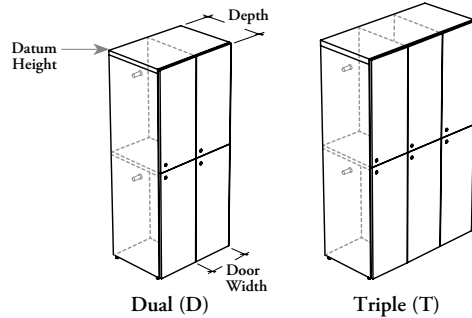

lockers

JLFC 2

Locker – Two-High Cubby

This Two-High Cubby Locker provides enclosed storage for personal items. This freestanding unit is offered in dual or triple configurations, and can be ganged with other lockers to create a bank of lockers.

WHAT'S INCLUDED

1 case with levelers, 4 or 6 doors, digital numeric keypad locks or locks and keys (as specified), and accessories listed below:

Interior Config.	Side Hook	Adjust. Shelf
H	2	0 (42" to 66" h per section)
N	0	0 (42" to 66" h) per section
S	0	1 (42" to 66" h) per section

WHAT'S EXCLUDED

Boot Tray, Locker Number and Digital Lock Key.

NOTES

When Front Style (M, N or O) is specified, only Metal Door Front Finish is available.
When Front Style (S, T or U) is specified, only Laminate Door Front Finish is available.
When Front Style (M, O, S or U) is specified, Pull Style and Pull Finish are **not** available.
When Front Style (M, N, S or T) is specified, only Key Style (K, N or R) is available.
When Front Style (O or U) is specified, only Key Style (A) is available.

The digital lock defaults to Versa Mini Basic 6th Generation, Keypad operation, Recess mount, Vertical orientation and finish in brushed nickel.

If the key are needed to operate the digital lock and set up different levels of access, specify JLKEE (Digital Lock Key).

Side Hooks come in Platinum finish only.

Shelf matches the Case Finish.

Refer to application guide.

PRODUCT OPTIONS

Front Style	Datum Height	Depth	Door Width	Configuration	Orientation	Identification
M Metal	42, 51, 57, 66	18, 24	15, 18	D Dual T Triple	L Door Swing – Left R Door Swing – Right (Shown)	N No Identification (Shown)
N Metal with Pull						R Number Ready
O Metal with Digital Lock						
S Solid (Shown)						
T Solid with Pull						
U Solid with Digital Lock						

SAMPLE ORDER CODE

JLFC2 S	42	18	15	D	R	N

PRODUCT OPTIONS CONTINUED

Interior Configuration	Door Front Finish	Edge Trim Finish (Laminate Front only)	Case Finish	Pull Style (for Front Style (N or T) only)	Pull Finish (for Front Style (N or T) only)	Key Style
H Side Hooks (Shown)	Metal Front: (for metal front style)	Edge Trim Colors	Source Laminate	C Cityline Recessed	Foundation Mica Accent	A Digital Lock Assigned
S Shelf	Foundation					K Keyed Alike
N No Accessory	Mica Accent Laminate Front: (for solid front style) Source Laminate Foundation Laminate					R Keyed Randomly N No Lock

SAMPLE ORDER CODE CONTINUED

H	3D	4D	3D			K

See Pricing on the following page.