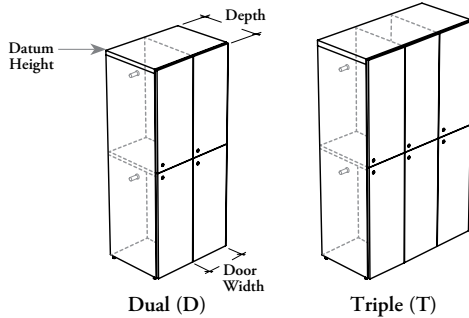

lockers

JLFC 2

Locker – Two-High Cubby

This Two-High Cubby Locker provides enclosed storage for personal items. This freestanding unit is offered in dual or triple configurations, and can be ganged with other lockers to create a bank of lockers.

WHAT'S INCLUDED

1 case with levelers, 4 or 6 doors, digital numeric keypad locks or locks and keys (as specified), and accessories listed below:

Interior Config.	Side Hook	Adjust. Shelf
H	2	0 (42" to 66" h per section
N	0	0 (42" to 66" h) per section
S	0	1 (42" to 66" h) per section

WHAT'S EXCLUDED

Boot Tray, Locker Number and Digital Lock Key.

NOTES

When Front Style (M, N or O) is specified, only Metal Door Front Finish is available.
When Front Style (S, T or U) is specified, only Laminate Door Front Finish is available.
When Front Style (M, O, S or U) is specified, Pull Style and Pull Finish are **not** available.
When Front Style (M, N, S or T) is specified, only Key Style (K, N or R) is available.
When Front Style (O or U) is specified, only Key Style (A) is available.

The digital lock defaults to Versa Mini Basic 6th Generation, Keypad operation, Recess mount, Vertical orientation and finish in brushed nickel.

If the key are needed to operate the digital lock and set up different levels of access, specify JLKEE (Digital Lock Key).

Side Hooks come in Platinum finish only.

Shelf matches the Case Finish.

Refer to application guide.

PRODUCT OPTIONS

Front Style	Datum Height	Depth	Door Width	Configuration	Orientation	Identification
M Metal	42, 51, 57, 66	18, 24	15, 18	D Dual T Triple	L Door Swing – Left R Door Swing – Right (Shown)	N No Identification (Shown)
N Metal with Pull						R Number Ready
O Metal with Digital Lock						
S Solid (Shown)						
T Solid with Pull						
U Solid with Digital Lock						

SAMPLE ORDER CODE

JLFC2 S	42	18	15	D	R	N

PRODUCT OPTIONS CONTINUED

Interior Configuration	Door Front Finish	Edge Trim Finish (Laminate Front only)	Case Finish	Pull Style (for Front Style (N or T) only)	Pull Finish (for Front Style (N or T) only)	Key Style
H Side Hooks (Shown)	Metal Front: (for metal front style)	Edge Trim Colors	Source Laminate	C Cityline Recessed	Foundation Mica Accent	A Digital Lock Assigned
S Shelf	Foundation					K Keyed Alike
N No Accessory	Mica Accent Laminate Front: (for solid front style) Source Laminate Foundation Laminate					R Keyed Randomly N No Lock

SAMPLE ORDER CODE CONTINUED

H	3D	4D	3D			K

See Pricing on the following page.