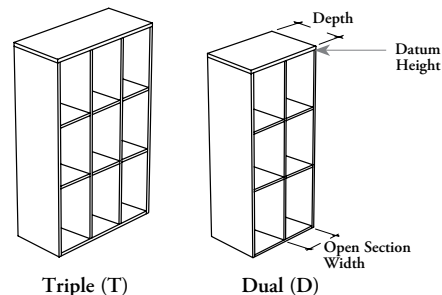

**WHAT'S INCLUDED**

1 case with levelers, 6 or 9 open sections and no accessory (N).

**WHAT'S EXCLUDED**

Boot Tray.

**NOTES**

Refer to application guide.

**J L F B 3**  
**Open Locker – Three-High Cubby**

**PRODUCT OPTIONS**

Datum Height	Depth	Open Section Width	Configuration	Interior Configuration	Case Finish
57, 66	18, 24	15, 18	D Dual T Triple	N No Accessory (Shown)	Source Laminate

**SAMPLE ORDER CODE**

<b>JLFB3 57</b>	<b>18</b>	<b>15</b>	<b>D</b>	<b>N</b>	<b>3D</b>
-----------------	-----------	-----------	----------	----------	-----------

**DIMENSIONS  
INCHES / MM**

H	D
57 / 1448	18 / 457
57 / 1448	24 / 610
66 / 1676	18 / 457
66 / 1676	24 / 610

**PRICING**

15" OPEN SECTION WIDTH	
DUAL (D)	TRIPLE (T)
No Accessory (N)	No Accessory (N)
1542	1940
1734	2200
1628	2054
1837	2337
18" OPEN SECTION WIDTH	
1621	n/a
1827	n/a
1711	n/a
1935	n/a