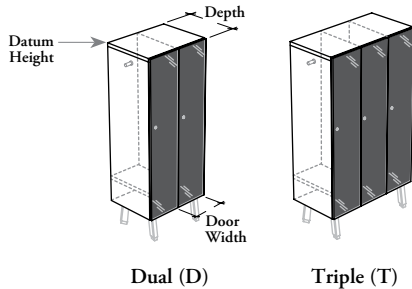

JLEFG

Elevated Locker – Full Glass Doors

This Elevated Locker with Full Glass Doors provides secured individual storage ideal for coat and personal items. This freestanding unit is offered in dual or triple configurations, and can be ganged with other lockers to create a bank of lockers. It must be used with Angled Foot Kit (JLEFK), specified separately.

WHAT'S INCLUDED

1 case, 2 or 3 doors, locks and keys (as specified), and accessories listed below:

Interior Config.	Side Hook	Adjust. Shelf
H	2	0 (42" to 57" h) per section
O	2	1 (51" to 66" h) per section
T	2	2 (66" h only) per section

WHAT'S EXCLUDED

Angled Foot Kit for Elevated Locker and Boot Tray.

NOTES

Side Hooks come in Platinum finish only.

Shelf(ves) match(es) the Case Finish.

Refer to application guide.

Dual (D)

Triple (T)

PRODUCT OPTIONS

Datum Height	Depth	Door Width	Configuration	Orientation
42, 51, 57, 66	18, 24	12, 15	D Dual T Triple	L Door Swing – Left R Door Swing – Right (Shown)

SAMPLE ORDER CODE

JLEFG 42	18	12	D	R

PRODUCT OPTIONS CONTINUED

Interior Configuration	Door Frame Finish	Glass Door Finish	Case Finish	Key Style
H Side Hooks	Foundation	Back-Painted	Source Laminate	K Keyed Alike
O Side Hooks & Shelf (Shown)	Mica			R Keyed Randomly
T Side Hooks & 2 Shelves	Accent			N No Lock

SAMPLE ORDER CODE CONTINUED

H	83	K7	3D	K

See Pricing on the following page.