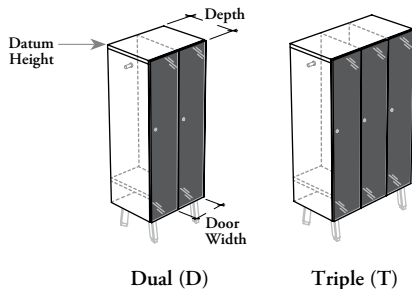

WHAT'S INCLUDED

1 case, 2 or 3 doors, locks and keys (as specified), and accessories listed below:

Interior Config.	Side Hook	Adjust. Shelf
H	2	0 (42" to 57" h) per section
O	2	1 (51" to 66" h) per section
T	2	2 (66" h only) per section

WHAT'S EXCLUDED

Angled Foot Kit for Elevated Locker and Boot Tray.

NOTES

Side Hooks come in Platinum finish only.

Shelf(ves) match(es) the Case Finish.

Refer to application guide.

PRODUCT OPTIONS

Datum Height	Depth	Door Width	Configuration	Orientation
42, 51, 57, 66	18, 24	12, 15	D Dual T Triple	L Door Swing – Left R Door Swing – Right (Shown)

SAMPLE ORDER CODE CONTINUED

H	83	K7	3D	K
----------	-----------	-----------	-----------	----------

See Pricing on the following page.

J L E F G
Elevated Locker – Full Glass Doors
(Continued)

DIMENSIONS INCHES / MM		PRICING						KEY UPCHARGE
		12" DOOR WIDTH						Keyed Alike or Keyed Randomly
		DUAL (D)			TRIPLE (T)			
H	D	Side Hooks (H)	Side Hooks & Shelf (O)	Side Hooks & 2 Shelves (T)	Side Hooks (H)	Side Hooks & Shelf (O)	Side Hooks & 2 Shelves (T)	
42 / 1067	18 / 457	1955	n/a	n/a	2683	n/a	n/a	56
42 / 1067	24 / 610	2063	n/a	n/a	2830	n/a	n/a	56
51 / 1295	18 / 457	2159	2255	n/a	2986	3130	n/a	56
51 / 1295	24 / 610	2290	2386	n/a	3156	3300	n/a	56
57 / 1448	18 / 457	2286	2382	n/a	3174	3318	n/a	56
57 / 1448	24 / 610	2432	2528	n/a	3360	3504	n/a	56
66 / 1676	18 / 457	n/a	2507	2603	n/a	3482	3626	56
66 / 1676	24 / 610	n/a	2670	2766	n/a	3688	3832	56
		15" DOOR WIDTH						
42 / 1067	18 / 457	2054	n/a	n/a	2842	n/a	n/a	56
42 / 1067	24 / 610	2159	n/a	n/a	2996	n/a	n/a	56
51 / 1295	18 / 457	2268	2364	n/a	3160	3304	n/a	56
51 / 1295	24 / 610	2398	2494	n/a	3337	3481	n/a	56
57 / 1448	18 / 457	2408	2504	n/a	3369	3513	n/a	56
57 / 1448	24 / 610	2554	2650	n/a	3560	3704	n/a	56
66 / 1676	18 / 457	n/a	2629	2725	n/a	3684	3828	56
66 / 1676	24 / 610	n/a	2791	2887	n/a	3896	4040	56