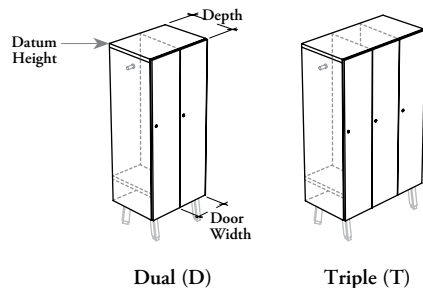

WHAT'S INCLUDED

1 case, 2 or 3 doors, digital numeric keypad locks or locks and keys (as specified), and accessories listed below:

Interior Config.	Side Hook	Adjust. Shelf
H	2	0 (42" to 57" h) per section
O	2	1 (51" to 66" h) per section
T	2	2 (66" h only) per section

WHAT'S EXCLUDED

Angled Foot Kit for Elevated Lockers, Boot Tray, Locker Number and Digital Lock Key.

NOTES

When Front Style (M, N or O) is specified, only Metal Door Front Finish is available.
When Front Style (S, T or U) is specified, only Laminate Door Front Finish is available.
When Front Style (M, O, S or U) is specified, Pull Style and Pull Finish are **not** available.
When Front Style (M, N, S or T) is specified, only Key Style (K, N or R) is available.
When Front Style (O or U) is specified, only Key Style (A) is available.

The digital lock defaults to Versa Mini Basic 6th Generation, Keypad operation, Recess mount, Vertical orientation and finish in brushed nickel.

If the key are needed to operate the digital lock and set up different levels of access, specify JLKEE (Digital Lock Key).

Side Hooks comes in Platinum finish only.

Shelf(ves) match(es) the Case Finish.

Refer to application guide.

PRODUCT OPTIONS

Front Style	Datum Height	Depth	Door Width	Configuration	Orientation	Identification
M Metal N Metal with Pull O Metal with Digital Lock S Solid (Shown) T Solid with Pull U Solid with Digital Lock	42, 51, 57, 66	18, 24	12, 15	D Dual T Triple	L Door Swing – Left R Door Swing – Right (Shown)	N No Identification (Shown) R Number Ready

SAMPLE ORDER CODE

JLEFD S	42	18	12	D	R	N

PRODUCT OPTIONS CONTINUED

Interior Configuration	Door Front Finish	Edge Trim Finish (Laminate Front only)	Case Finish	Pull Style (for Front Style (N or T) only)	Pull Finish (for Front Style (N or T) only)	Key Style
H Side Hooks O Side Hooks & Shelf (Shown) T Side Hooks & 2 Shelves	Metal Front: (for metal front style) Foundation Mica Accent Laminate Front: (for solid front style) Source Laminate Foundation Laminate	Edge Trim Colors	Source Laminate	C Cityline Recessed	Foundation Mica Accent	A Digital Lock Assigned K Keyed Alike R Keyed Randomly N No Lock

SAMPLE ORDER CODE CONTINUED

H	3D	4D	3D			K

See Pricing on the following page.