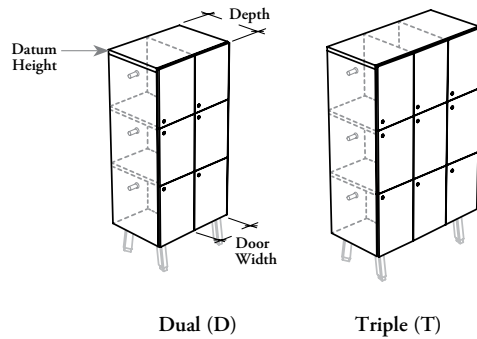

This Elevated Three-High Cubby Locker provides storage for personal items. This freestanding unit is offered in dual or triple configurations, and can be ganged with other lockers to create a bank of lockers. It must be used with Angled Foot Kit (JLEFK), specified separately.

WHAT'S INCLUDED

1 case, 6 or 9 doors, digital numeric keypad locks or locks and keys (as specified), and accessories listed below:

Interior Config.	Side Hook	Adjust. Shelf
H	2	0 (66" h only) per section
N	0	0 (57" or 66" h) per section
S	0	1 (66" h only) per section

WHAT'S EXCLUDED

Angled Foot Kit for Elevated Locker, Boot Tray, Locker Number and Digital Lock Key.

NOTES

When Front Style (M, N or O) is specified, only Metal Door Front Finish is available. When Front Style (S, T or U) is specified, only Laminate Door Front Finish is available. When Front Style (M, O, S or U) is specified, Pull Style and Pull Finish are **not** available. When Front Style (M, N, S or T) is specified, only Key Style (K, N or R) is available. When Front Style (O or U) is specified, only Key Style (A) is available. The digital lock defaults to Versa Mini Basic 6th Generation, Keypad operation, Recess mount, Vertical orientation and finish in brushed nickel.

If the key are needed to operate the digital lock and set up different levels of access, specify JLKEE (Digital Lock Key).

Side Hooks come in Platinum finish only.

Shelf matches the Case Finish.

Refer to application guide.

PRODUCT OPTIONS

Front Style	Datum Height	Depth	Door Width	Configuration	Orientation	Identification
M Metal	57, 66	18, 24	15, 18	D Dual T Triple	L Door Swing – Left R Door Swing – Right (Shown)	N No Identification (Shown)
N Metal with Pull						R Number Ready
O Metal with Digital Lock						
S Solid (Shown)						
T Solid with Pull						
U Solid with Digital Lock						

SAMPLE ORDER CODE

JLFC3 S	57	18	15	D	R	N

PRODUCT OPTIONS CONTINUED

Interior Configuration	Door Front Finish	Edge Trim Finish (Laminate Front only)	Case Finish	Pull Style (for Front Style (N or T) only)	Pull Finish (for Front Style (N or T) only)	Key Style
H Side Hooks (Shown)	Metal Front: (for metal front style)	Edge Trim Colors	Source Laminate	C Cityline Recessed	Foundation Mica Accent	A Digital Lock Assigned
S Shelf	Foundation					K Keyed Alike
N No Accessory	Mica Accent Laminate Front: (for solid front style) Source Laminate Foundation Laminate					R Keyed Randomly N No Lock

SAMPLE ORDER CODE CONTINUED

N	3D	4D	3D			K

See Pricing on the following page.