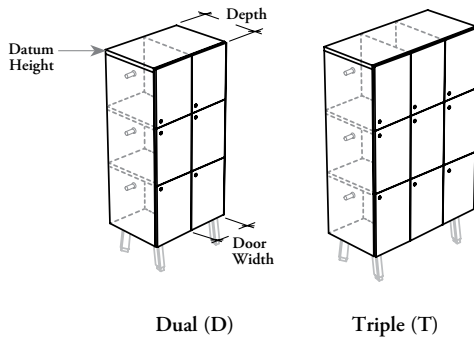

This Elevated Three-High Cubby Locker provides storage for personal items. This freestanding unit is offered in dual or triple configurations, and can be ganged with other lockers to create a bank of lockers. It must be used with Angled Foot Kit (JLEFK), specified separately.

WHAT'S INCLUDED

1 case, 6 or 9 doors, digital numeric keypad locks or locks and keys (as specified), and accessories listed below:

Interior Config.	Side Hook	Adjust. Shelf
H	2	0 (66" h only) per section
N	0	0 (57" or 66" h) per section
S	0	1 (66" h only) per section

WHAT'S EXCLUDED

Angled Foot Kit for Elevated Locker, Boot Tray, Locker Number and Digital Lock Key.

NOTES

When Front Style (M, N or O) is specified, only Metal Door Front Finish is available.
When Front Style (S, T or U) is specified, only Laminate Door Front Finish is available.
When Front Style (M, O, S or U) is specified, Pull Style and Pull Finish are **not** available.
When Front Style (M, N, S or T) is specified, only Key Style (K, N or R) is available.
When Front Style (O or U) is specified, only Key Style (A) is available.
The digital lock defaults to Versa Mini Basic 6th Generation, Keypad operation, Recess mount, Vertical orientation and finish in brushed nickel.

If the key are needed to operate the digital lock and set up different levels of access, specify JLKEE (Digital Lock Key).

Side Hooks come in Platinum finish only.

Shelf matches the Case Finish.

Refer to application guide.

PRODUCT OPTIONS

Front Style	Datum Height	Depth	Door Width	Configuration	Orientation	Identification
M Metal	57, 66	18, 24	15, 18	D Dual T Triple	L Door Swing – Left R Door Swing – Right (Shown)	N No Identification (Shown)
N Metal with Pull						R Number Ready
O Metal with Digital Lock						
S Solid (Shown)						
T Solid with Pull						
U Solid with Digital Lock						

SAMPLE ORDER CODE

JLFC3 S	57	18	15	D	R	N

PRODUCT OPTIONS CONTINUED

Interior Configuration	Door Front Finish	Edge Trim Finish (Laminate Front only)	Case Finish	Pull Style (for Front Style (N or T) only)	Pull Finish (for Front Style (N or T) only)	Key Style
H Side Hooks (Shown)	Metal Front: (for metal front style) Foundation	Edge Trim Colors	Source Laminate	C Cityline Recessed	Foundation Mica Accent	A Digital Lock Assigned
S Shelf	Mica Accent					K Keyed Alike
N No Accessory	Laminate Front: (for solid front style) Source Laminate Foundation Laminate					R Keyed Randomly N No Lock

SAMPLE ORDER CODE CONTINUED

N	3D	4D	3D			K

See Pricing on the following page.