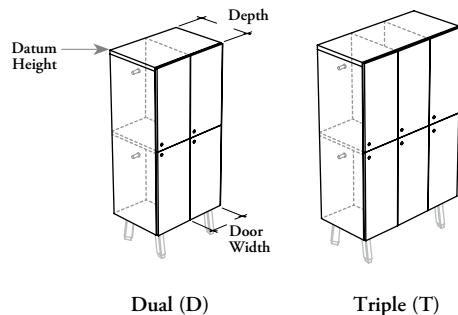

This Elevated Two-High Cubby Locker provides storage for personal items. This freestanding unit is offered in dual or triple configurations, and can be ganged with other lockers to create a bank of lockers. It must be used with Angled Foot Kit (JLEFK), specified separately.

WHAT'S INCLUDED

1 case, 4 or 6 doors, digital numeric keypad locks or locks and keys (as specified), and accessories listed below:

Interior Config.	Side Hook	Adjust. Shelf
H	2	0 (51" to 66" h) per section
N	0	0 (42" to 66" h) per section
S	0	1 (51" to 66" h) per section

WHAT'S EXCLUDED

Angled Foot Kit for Elevated Locker, Boot Tray, Locker Number and Digital Lock Key.

NOTES

When Front Style (M, N or O) is specified, only Metal Door Front Finish is available.
When Front Style (S, T or U) is specified, only Laminate Door Front Finish is available.
When Front Style (M, O, S or U) is specified, Pull Style and Pull Finish are **not** available.
When Front Style (M, N, S or T) is specified, only Key Style (K, N or R) is available.
When Front Style (O or U) is specified, only Key Style (A) is available.

The digital lock defaults to Versa Mini Basic 6th Generation, Keypad operation, Recess mount, Vertical orientation and finish in brushed nickel.

If the key are needed to operate the digital lock and set up different levels of access, specify JLKEE (Digital Lock Key).

Side Hooks come in Platinum finish only.

Shelf matches the Case Finish.

Refer to application guide.

PRODUCT OPTIONS

Front Style	Datum Height	Depth	Door Width	Configuration	Orientation	Identification
M Metal N Metal with Pull O Metal with Digital Lock S Solid (Shown) T Solid with Pull U Solid with Digital Lock	42, 51, 57, 66	18, 24	15, 18	D Dual T Triple	L Door Swing – Left R Door Swing – Right (Shown)	N No Identification (Shown) R Number Ready

SAMPLE ORDER CODE

JLEC2 S	42	18	15	D	R	N

PRODUCT OPTIONS CONTINUED

Interior Configuration	Door Front Finish	Edge Trim Finish (Laminate Front only)	Case Finish	Pull Style (for Front Style (N or T) only)	Pull Finish (for Front Style (N or T) only)	Key Style
H Side Hooks (Shown) S Shelf N No Accessory	Metal Front: (for metal front style) Foundation Mica Accent Laminate Front: (for solid front style) Source Laminate Foundation Laminate	Edge Trim Colors	Source Laminate	C Cityline Recessed	Foundation Mica Accent	A Digital Lock Assigned K Keyed Alike R Keyed Randomly N No Lock

SAMPLE ORDER CODE CONTINUED

N	3D	4D	3D			K

See Pricing on the following page.