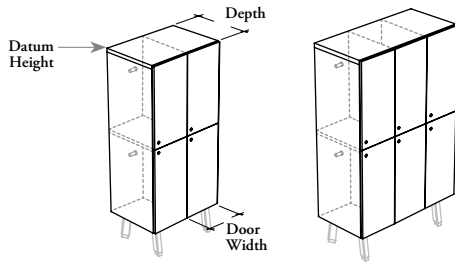

This Elevated Two-High Cubby Locker provides storage for personal items. This freestanding unit is offered in dual or triple configurations, and can be ganged with other lockers to create a bank of lockers. It must be used with Angled Foot Kit (JLEFK), specified separately.

WHAT'S INCLUDED

1 case, 4 or 6 doors, digital numeric keypad locks or locks and keys (as specified), and accessories listed below:

Interior Config.	Side Hook	Adjust. Shelf
H	2	0 (51" to 66" h) per section
N	0	0 (42" to 66" h) per section
S	0	1 (51" to 66" h) per section

WHAT'S EXCLUDED

Angled Foot Kit for Elevated Locker, Boot Tray, Locker Number and Digital Lock Key.

NOTES

When Front Style (M, N or O) is specified, only Metal Door Front Finish is available.
When Front Style (S, T or U) is specified, only Laminate Door Front Finish is available.
When Front Style (M, O, S or U) is specified, Pull Style and Pull Finish are **not** available.
When Front Style (M, N, S or T) is specified, only Key Style (K, N or R) is available.
When Front Style (O or U) is specified, only Key Style (A) is available.

The digital lock defaults to Versa Mini Basic 6th Generation, Keypad operation, Recess mount, Vertical orientation and finish in brushed nickel.

If the key are needed to operate the digital lock and set up different levels of access, specify JLKEE (Digital Lock Key).

Side Hooks come in Platinum finish only.

Shelf matches the Case Finish.

Refer to application guide.

Dual (D)

Triple (T)

PRODUCT OPTIONS

Front Style	Datum Height	Depth	Door Width	Configuration	Orientation	Identification
M Metal N Metal with Pull O Metal with Digital Lock S Solid (Shown) T Solid with Pull U Solid with Digital Lock	42, 51, 57, 66	18, 24	15, 18	D Dual T Triple	L Door Swing – Left R Door Swing – Right (Shown)	N No Identification (Shown) R Number Ready

SAMPLE ORDER CODE

JLEC2 S	42	18	15	D	R	N

PRODUCT OPTIONS CONTINUED

Interior Configuration	Door Front Finish	Edge Trim Finish (Laminate Front only)	Case Finish	Pull Style (for Front Style (N or T) only)	Pull Finish (for Front Style (N or T) only)	Key Style
H Side Hooks (Shown) S Shelf N No Accessory	Metal Front: (for metal front style) Foundation Mica Accent Laminate Front: (for solid front style) Source Laminate Foundation Laminate	Edge Trim Colors	Source Laminate	C Cityline Recessed	Foundation Mica Accent	A Digital Lock Assigned K Keyed Alike R Keyed Randomly N No Lock

SAMPLE ORDER CODE CONTINUED

N	3D	4D	3D			K

See Pricing on the following page.