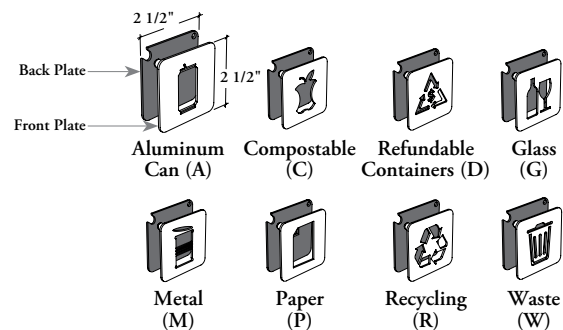

J L A S R

Recycling/Disposal Unit Symbol

This metal symbol plate provide identification solution for Recycling/Waste Units with metal or solid door. Applied only on doors with Symbol Ready Configuration.

WHAT'S INCLUDED

1 symbol front plate (as specified), 1 back plate (as specified) and mounting hardware.

WHAT'S EXCLUDED

Recycling/Waste Unit and Recycling/Waste Unit with Storage.

NOTES

For installation, the Symbol Ready Identification (S) must be specified with Recycling/Waste Units.