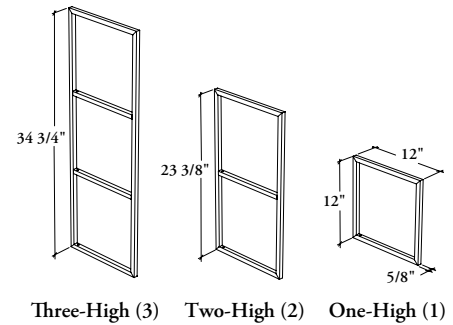

CEASF

Wall Shelving Unit – Metal Frame

WHAT'S INCLUDED

1 shelving unit metal frame and mounting hardware.

WHAT'S EXCLUDED

Wall Shelving Unit – Shelf (CEASS).

NOTES

Appropriate attachment methods and hardware for a secure and safe installation must be determined by the installer and meet the applicable local building code and laws.

Installer must provide wall-mounting fasteners.

PRODUCT OPTIONS

Frame Configuration	Depth	Frame Finish
1 One-High 2 Two-High 3 Three-High	12	Foundation Accent Mica

SAMPLE ORDER CODE

CEASF 1	12	52
----------------	-----------	-----------

**DIMENSIONS
INCHES / MM**

D
12 / 305
12 / 305
12 / 305

PRICING

ONE-HIGH FRAME (1)	185
TWO-HEIGHT FRAME (2)	247
THREE-HEIGHT FRAME (3)	283