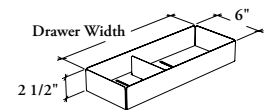

CEAOB
Drawer Organizer – Utility Box

PRODUCT OPTIONS

Drawer Width	Width	Organizer Finish
16 Standard – Soft-Close	06	Foundation
20 Undermount – Soft-Close		Accent
		Mica

SAMPLE ORDER CODE

CEAOB 16	06	52

DIMENSIONS
INCHES / MM

Drawer W	W
16 / 406	6 / 152
20 / 508	6 / 152

PRICING

114
125