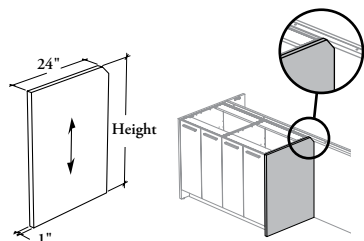

finishing components

Xpress

CEAIP

End Panel – Under Island Base Cabinet

WHAT'S INCLUDED

1 end panel and mounting hardware.

NOTES

End Panel is a finishing component for Base Cabinet located under an Island Structure with Gables – Storage on One Side (CEWIS) and Island Structure with Gables – Storage on Both Sides (CEWIB).

SAMPLE ORDER CODE

CEAIP 24	F	35	XG
-----------------	----------	-----------	-----------

DIMENSIONS INCHES / MM

Storage D	H
24 / 610	32 / 813
24 / 610	35 / 889

PRICING

FLUSH (F) OR RECESSED (R) FRONT STORAGE