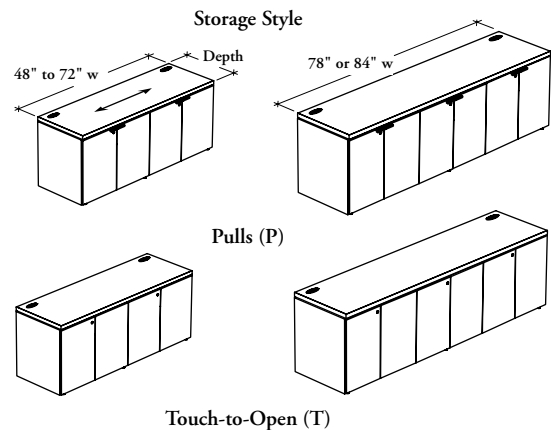

returns & credenzas

Xpress

B_ZFS

Credenza with Doors

This stand-alone credenza provides a convenient storage areas with shelving.

WHAT'S INCLUDED

1 top, 4 grommets (2 on top, 2 on rear), (as specified), pulls (as specified), levelers, and elements listed below:

	Width		
	48" to 72"	78"	84"
Door	4	6	6
Adjustable Shelf	2	2	3
Lock & Keys (as specified)	2	3	3

NOTES

Holes at 1 1/4" intervals inside door sections allow for shelf height adjustment.

When No Grommet (N) option is specified, Grommet Finish is **not** available.

PRODUCT OPTIONS

Worksurface Thickness	Storage Style	Depth	Width	Grommet Option	Worksurface Finish	Edge Trim Style
D 1"	P Pulls	18, 24	48, 54, 60, 66, 72, 78, 84	E Elliptical Grommet (Shown)	Source Laminate	6 Straight Trim
M 1 3/16"	T Touch-to-Open			G Rectangular Grommet	Foundation Laminate	
X 1 9/16"				N No Grommet		