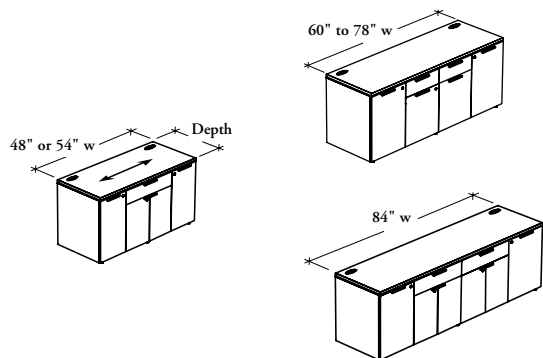

	Width		
	48" or 54"	60" to 78"	84"
Door	4	4	6
Drawer	1	2	2
Adjustable Shelf	3	3	4
Lock & Keys (as specified)	3	3	4

NOTES

The box drawers are **not** lockable.

Holes at 1 1/4" intervals inside door sections allow for shelf height adjustment.

When No Grommet (N) option is specified, Grommet Finish is **not** available.

Edge trim finish on door and drawer front always match door and drawer front finish (Source or Foundation Laminate).

The 1 9/16" (X) thickness is **not** available in all Foundation Laminate, Edge Trim and Elliptical Grommet (E) colors. Refer to the finish page of the Application Guide for details.