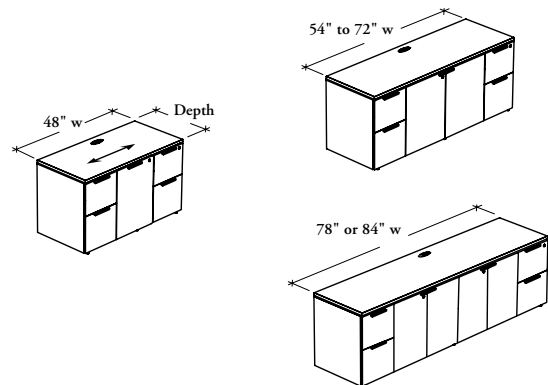

returns & credenzas

Xpress

B_Z F D F

Credenza with Doors and Two File/File Pedestals

This stand-alone credenza provides a convenient storage areas with shelving and filing that accepts both letter- and legal-size papers.

WHAT'S INCLUDED

1 top, 2 grommets (1 on top, 1 on rear) (as specified), 4 file drawers, 4 12" hanging file bars, pulls (as specified), levelers, and elements listed below:

	Width		
	48"	54" to 72"	78" or 84"
Door	1	2	4
Adjustable Shelf	1	1	2
Lock & Keys (as specified)	2	2	3

NOTES

The rightmost pedestal section has a central locking system.

Pedestals full extension drawers that can accommodate both letter- and legal-size paper.

Holes at 1 1/4" intervals inside door sections allow for shelf height adjustment.

The included hanging file bars are to be installed along the width only.

When No Grommet (N) option is specified, Grommet Finish is **not** available.

Edge trim finish on door and drawer front always match door and drawer front finish (Source or Foundation Laminate).

The 1 9/16" (X) thickness is **not** available in all Foundation Laminate, Edge Trim and Elliptical Grommet (E) colors. Refer to the finish page of the Application Guide for details.

PRODUCT OPTIONS

Worksurface Thickness	Depth	Width	Grommet Option	Worksurface Finish	Edge Trim Style
D 1"	18, 24	48, 54, 60, 66, 72, 78, 84	E Elliptical Grommet (Shown)	Source Laminate	6 Straight Trim
M 1 3/16"			G Rectangular Grommet	Foundation Laminate	
X 1 9/16"			N No Grommet		

SAMPLE ORDER CODE

BMZDFD	24	72	E	2D	6

PRODUCT OPTIONS CONTINUED

Edge Trim Finish	Door and Drawer Front Finish	Case Finish	Pull Style	Pull Finish	Grommet Finish (If Applicable)	Key Style
Edge Trim Colors	Source Laminate Foundation Laminate	Source Laminate	1 Standard Expansion 6 Arched 9 Rectilinear (Shown)	Foundation Mica	Rectangular Grommet: Foundation Mica Elliptical Grommet: Foundation Mica Source Laminate (Wood Prints only)	K Keyed Alike R Keyed Randomly N No Lock

SAMPLE ORDER CODE CONTINUED

4D	LW	XS	6	E	E	K

See Pricing on the following page.