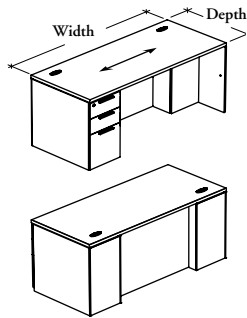

preconfigured desks

Xpress

B_YRLS

Rectangular Executive Desk with Single Pedestal – Solid Modesty

This executive desk must be used in conjunction with a bridge or return to create a "L" or "U" configuration. It would be unstable if used alone.

WHAT'S INCLUDED

1 worksurface, 1 closed space for wire management with levelers, 1 box, box, file pedestal (comes with 1 pencil tray, 1 drawer divider, 1 12" hanging file bar) with levelers, 1 full modesty panel, pulls (as specified), grommets (as specified), hardware, lock and keys (as specified).