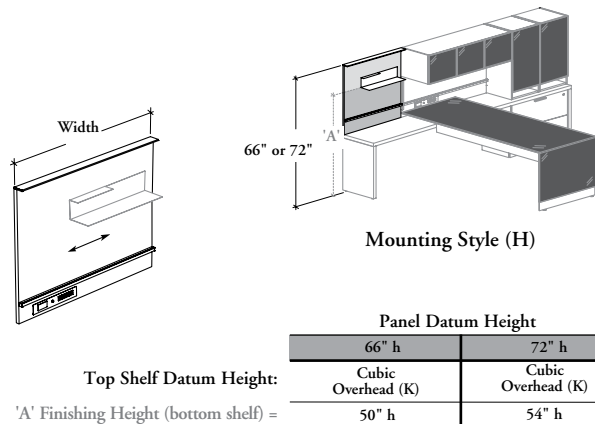

mounted storage & accessories

Xpress

B _ W P M

Wall Panel for Metal Accessory Shelves

The Wall Panel mounts onto the kneespace module, mid-height storage, secondary desk and leans on a building wall to increase stability. It provides an aesthetical back panel that can support a variety of accessories. The Metal Accessory Shelves for Wall Panel can be installed and are **not** included with wall panel.

NOTES

When the width 30" are specified, only the option None Power and Data (NN) is available.

When the widths 36" or 42" are specified, only the options None Power and Data (NN) or Under/Over Worksurface – Center (UC/OC) are available.