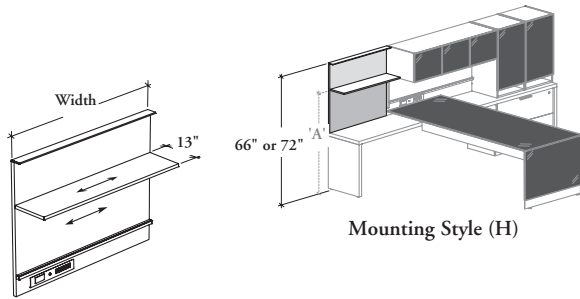

mounted storage & accessories

Xpress

B_WPL

Wall Panel with Open Shelves

Panel Datum Height			
66" h		72" h	
Standard Overhead (S)	Cubic Overhead (K)	Standard Overhead (S)	Cubic Overhead (K)
51" h	50" h	58" h	54" h

Top Shelf Datum Height:

'A' Finishing Height (bottom shelf) =

The Wall Panel mounts onto the worksurface of a desk, credenza or secondary desk and leans on a building wall to increase stability. It provides an aesthetical back panel that can support a variety of accessories and solid shelf(ves) provide storage or display place.

Pricing is continued on the following page.

mounted storage & accessories

Xpress

B _ W P L

Wall Panel with Open Shelves (Continued)

DIMENSIONS
INCHES / MM

H	W
72 / 1829	60 / 1524
72 / 1829	66 / 1676
72 / 1829	72 / 1829
72 / 1829	78 / 1981
72 / 1829	84 / 2134