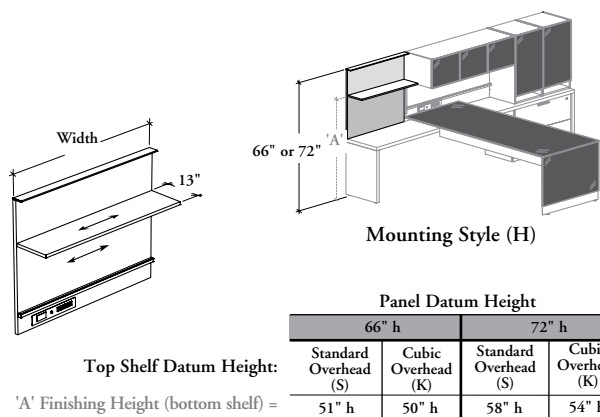

mounted storage & accessories

Xpress

B_WPL

Wall Panel with Open Shelves

The Wall Panel with Open Shelves is a wall secured support. It mounts onto the desk, kneespace module, mid-height storage, credenza or secondary desk. It provides an aesthetical back panel that can support a variety of accessories and solid shelf(ves) provide storage or display place.

WHAT'S INCLUDED

1 panel, 1 cut-out with power bar and cover (as specified), 1 accessory rail (as specified), 1 finishing top rail, 1 or 2 solid shelves (as specified) and mounting hardware.

WHAT'S EXCLUDED

Desk, Mid-Height Storage, Mid-Height Kneespace Modules, Credenza, Secondary Desks, Light Shelf for Wall Panel (if applicable), Linear LED Light, Tackboard for Wall Panel, and Personal Organizers.

NOTES

When the widths 24" or 30" are specified, only the option None Power and Data (NN) is available.

When the widths 36" or 42" are specified, only the options None Power and Data (NN) or Under/Over Worksurface – Center (UC/OC) are available.

Power and Data Under Worksurface (UC/UL/UR) are only available when (L) On Low Secondary Desk Mounting Style is specified.

Power Bar and Wire Cover are finished in Clear Anodized.

When the Mounting Style (D, M or X) is specified, only the option Standard Overhead (S) is available.

When the Mounting Style (D, M, X or L) is specified, the 90" width is **not** available.

Not all finishes are available as Xpress, Please see Xpress catalogue and/or specification software for details.

Panel Datum Height			
66" h		72" h	
Standard Overhead (S)	Cubic Overhead (K)	Standard Overhead (S)	Cubic Overhead (K)
51" h	50" h	58" h	54" h

PRODUCT OPTIONS

Mounting Style	Configuration	Top Shelf Datum Height	Panel Datum Height
D On 1" thick Standard Worksurface	SA Top Shelf & Accessory Rail (Shown)	K Cubic Overhead Cabinet (Shown)	66, 72
M On 1 3/16" thick Standard Worksurface	SN Top Shelf only	S Standard Overhead Cabinet	
X On 1 9/16" thick Standard Worksurface	SS Two Shelves		
H On High Secondary Desk (All Thicknesses) (Shown)			
K Mid-Height			
L On Low Secondary Desk (All Thicknesses)			

SAMPLE ORDER CODE

BLWPL	SA	K	72

PRODUCT OPTIONS CONTINUED

Width	Power and Data	Panel Finish	Shelf Finish	Top and Accessory Rail Finish
24, 30, 36, 42, 48, 54, 60, 66, 72, 78, 84, 90	NN No Power and Data	Source Laminate	Source Laminate	Foundation
	OC Over Worksurface – Center	Flintwood (No Cathedral)	Flintwood (No Cathedral)	Mica
	OL Over Worksurface – Left (Shown)			
	OR Over Worksurface – Right			
	UC Under Worksurface – Center			
	UL Under Worksurface – Left			
	UR Under Worksurface – Right			

SAMPLE ORDER CODE CONTINUED

54	UL	3D	3D	7

See Pricing on the following page.