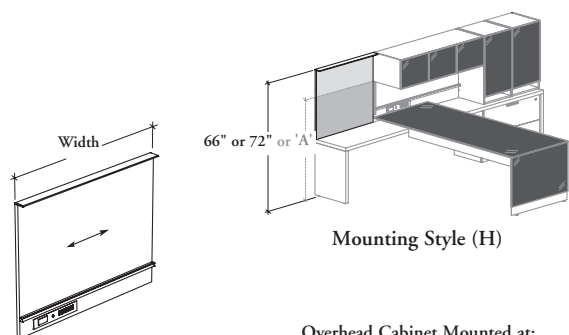

## B \_ W P A Wall Panel

Overhead Cabinet Mounted at:

	66" h		72" h	
Bottom of:	Standard Overhead	Cubic Overhead	Standard Overhead	Cubic Overhead
'A' (Finishing Height) =	51" h	50" h	58" h	54" h

The Wall Panel mounts onto the worksurface of a desk, credenza or secondary desk and leans on a building wall to increase stability. It provides an aesthetical back panel that can support a variety of accessories.