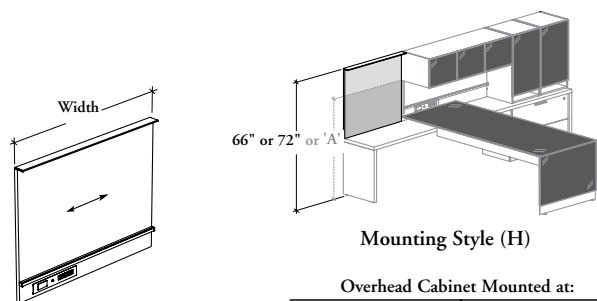

mounted storage & accessories

Xpress

B _ W P A Wall Panel

Overhead Cabinet Mounted at:

	66" h		72" h	
Bottom of:	Standard Overhead	Cubic Overhead	Standard Overhead	Cubic Overhead
'A' (Finishing Height) =	51" h	50" h	58" h	54" h

The Wall Panel mounts onto the desk, kneespace module, mid-height storage, credenza or secondary desk and leans on a building wall to increase stability. It provides an aesthetical back panel that can support a variety of accessories.