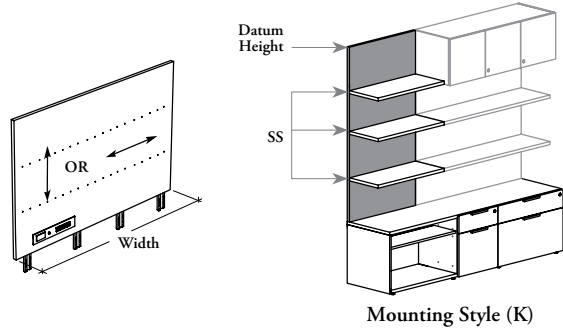

mounted storage & accessories

Xpress

B_WOO 

Wall Panel with Solid Shelves

This wall panel bring a distinctive architectural element to the office desk. It is designed to support solid shelves and is compatible with tackboard or markerboard for enhanced functionality. Whether mounted onto a desk, credenza, secondary desk, mid-height storage, workwall kneespace module or workwall credenza, the wall panel is easily installed requiring securement at only two wall locations.

NOTES

When Vertical (V) Grain Direction is specified, the 66" to 90" widths are **not** available.

Not all product options are available as Xpress, Please see Xpress catalogue and/or specification software for details.