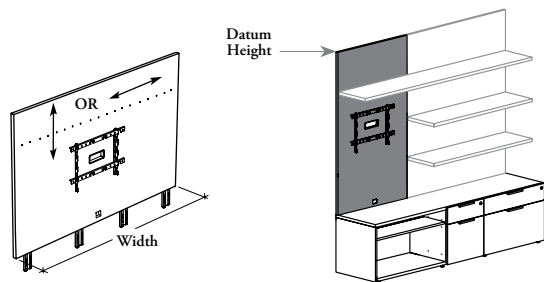

mounted storage & accessories

Xpress

B_WMO

Wall Panel for Media and Shelves

Mounting Style (K)

This wall panel supports the integration of technology and TV monitor in the office. Must be used with a solid shelf mounted above the TV monitor. Whether mounted onto a desk, credenza, secondary desk, mid-height storage, workwall kneespace module or workwall credenza, the wall panel is easily installed requiring securement at only two wall locations.

WHAT'S INCLUDED

1 panel, 1 tv monitor mount, 1 pass-trough grommet, 1 duo square grommet (as specified), and mounting hardware.

WHAT'S EXCLUDED

Desk, Credenza, Secondary Desk, Mid-Height Storage and Workwall Storage.

NOTES

When Vertical (V) Grain Direction is specified, the 66" to 90" widths are **not** available. Tackboard for Wall Panel **cannot** be used with this product.

TV Monitor Mount is finished in Black.

Not all finishes are available as Xpress, Please see Xpress catalogue and/or specification software for details.

SAMPLE ORDER CODE

BLWMO	V	72	54	N	XS
--------------	----------	-----------	-----------	----------	-----------

DIMENSIONS INCHES / MM

H	W
72 / 1829	36 / 914
72 / 1829	42 / 1067
72 / 1829	48 / 1219
72 / 1829	54 / 1372
72 / 1829	60 / 1524
72 / 1829	66 / 1676
72 / 1829	72 / 1829
72 / 1829	78 / 1981
72 / 1829	84 / 2134
72 / 1829	90 / 2286