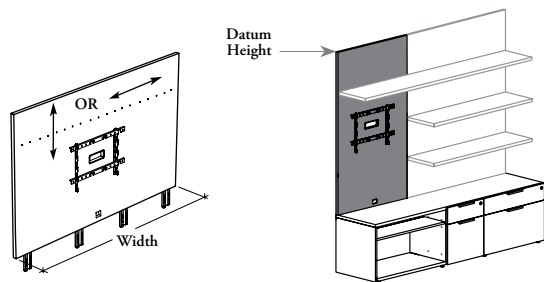

mounted storage & accessories

Xpress

B _ W M O

Wall Panel for Media and Shelves

Mounting Style (K)

This wall panel supports the integration of technology and TV monitor in the office. Must be used with a solid shelf mounted above the TV monitor. Whether mounted onto a desk, credenza, secondary desk, mid-height storage, workwall kneespace module or workwall credenza, the wall panel is easily installed requiring securement at only two wall locations.

WHAT'S INCLUDED

1 panel, 1 tv monitor mount, 1 pass-trough grommet, 1 duo square grommet (as specified), and mounting hardware.

WHAT'S EXCLUDED

Desk, Credenza, Secondary Desk, Mid-Height Storage and Workwall Storage.

NOTES

When Vertical (V) Grain Direction is specified, the 66" to 90" widths are **not** available. Tackboard for Wall Panel **cannot** be used with this product.

TV Monitor Mount is finished in Black.

Not all finishes are available as Xpress, Please see Xpress catalogue and/or specification software for details.

SAMPLE ORDER CODE

BLWMO	V	72	54	N	XS
--------------	----------	-----------	-----------	----------	-----------

**DIMENSIONS
INCHES / MM**

H	W
72 / 1829	36 / 914
72 / 1829	42 / 1067
72 / 1829	48 / 1219
72 / 1829	54 / 1372
72 / 1829	60 / 1524
72 / 1829	66 / 1676
72 / 1829	72 / 1829
72 / 1829	78 / 1981
72 / 1829	84 / 2134
72 / 1829	90 / 2286