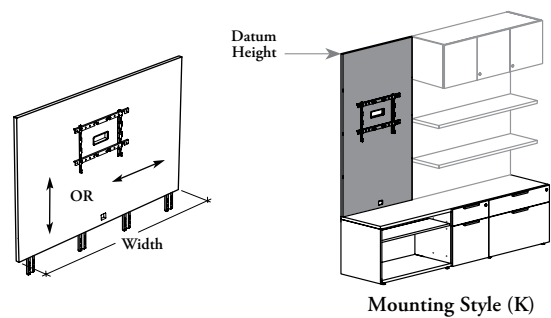

mounted storage & accessories

Xpress

B_WMD

Wall Panel for Media

This wall panel supports the integration of technology and TV monitor in the office. Whether mounted onto a desk, credenza, secondary desk, mid-height storage, workwall kneespace module or workwall credenza, the wall panel is easily installed requiring securement at only two wall locations.

WHAT'S INCLUDED

1 panel, 1 tv monitor mount, 1 pass-through grommet, 1 duo square grommet (as specified), and mounting hardware.

WHAT'S EXCLUDED

Desk, Credenza, Secondary Desk, Mid-Height Storage and Workwall Storage.

NOTES

When Vertical (V) Grain Direction is specified, the 66" to 90" widths are **not** available.

Tackboard for Wall Panel **cannot** be used with this product.

TV Monitor Mount is finished in Black.

Not all product options are available as Xpress, Please see Xpress catalogue and/or specification software for details.

SAMPLE ORDER CODE

BLWMD	H	72	54	N	XS
--------------	----------	-----------	-----------	----------	-----------

DIMENSIONS INCHES / MM

H	W
66 / 1676	36 / 914
66 / 1676	42 / 1067
66 / 1676	48 / 1219
66 / 1676	54 / 1372
66 / 1676	60 / 1524
66 / 1676	66 / 1676
66 / 1676	72 / 1829
66 / 1676	78 / 1981
66 / 1676	84 / 2134
66 / 1676	90 / 2286