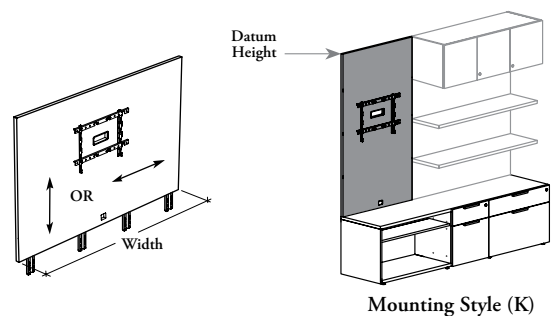

mounted storage & accessories

Xpress

B _ W M D

Wall Panel for Media

Mounting Style (K)

This wall panel supports the integration of technology and TV monitor in the office. Whether mounted onto a desk, credenza, secondary desk, mid-height storage, workwall kneespace module or workwall credenza, the wall panel is easily installed requiring securement at only two wall locations.

WHAT'S INCLUDED

1 panel, 1 tv monitor mount, 1 pass-trough grommet, 1 duo square grommet (as specified), and mounting hardware.

WHAT'S EXCLUDED

Desk, Credenza, Secondary Desk, Mid-Height Storage and Workwall Storage.

NOTES

When Vertical (V) Grain Direction is specified, the 66" to 90" widths are **not** available.

Keyboard for Wall Panel **cannot** be used with this product.

TV Monitor Mount is finished in Black.

Not all product options are available as Xpress, Please see Xpress catalogue and/or specification software for details.

SAMPLE ORDER CODE

BLWMD	H	72	54	N	XS
--------------	----------	-----------	-----------	----------	-----------

DIMENSIONS INCHES / MM

H	W
66 / 1676	36 / 914
66 / 1676	42 / 1067
66 / 1676	48 / 1219
66 / 1676	54 / 1372
66 / 1676	60 / 1524
66 / 1676	66 / 1676
66 / 1676	72 / 1829
66 / 1676	78 / 1981
66 / 1676	84 / 2134
66 / 1676	90 / 2286