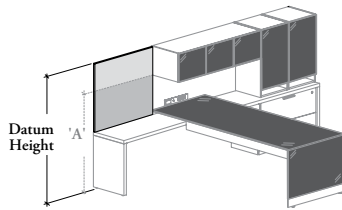

mounted storage & accessories

Xpress

B _ W A A Wall Panel

Mounting Style (H)

Overhead Cabinet Mounted at:

Bottom of:	66" h	72" h	81" h
'A' (Finishing Height) =	51"	57"	66"

This wall panel bring a distinctive architectural element to the office desk. It is compatible with tackboard or markerboard for enhanced functionality. Whether mounted onto a desk, credenza, secondary desk, mid-height storage, workwall kneespace module or workwall credenza, the wall panel is easily installed requiring securement at only two wall locations.

WHAT'S INCLUDED

1 panel, 1 cut-out with power bar and cover (as specified), and mounting hardware.

WHAT'S EXCLUDED

Desk, Credenza, Secondary Desk, Mid-Height Storage, Workwall Storage and Tackboard for Wall Panel.

NOTES

When Vertical (V) Grain Direction is specified, the 66" to 90" widths are **not** available.

Not all product options are available as Xpress, Please see Xpress catalogue and/or specification software for details.

SAMPLE ORDER CODE

BH	WAA	H	51	54	OL	XS
-----------	------------	----------	-----------	-----------	-----------	-----------

DIMENSIONS INCHES / MM

H	W
51 / 1295	24 / 610
51 / 1295	30 / 762
51 / 1295	36 / 914
51 / 1295	42 / 1067
51 / 1295	48 / 1219
51 / 1295	54 / 1372
51 / 1295	60 / 1524
51 / 1295	66 / 1676
51 / 1295	72 / 1829
51 / 1295	78 / 1981
51 / 1295	84 / 2134