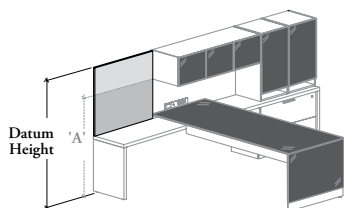

mounted storage & accessories

Xpress

B_WAA Wall Panel

Mounting Style (H)

Overhead Cabinet Mounted at:

Bottom of:	66" h	72" h	81" h
'A' (Finishing Height) =	51"	57"	66"

This wall panel bring a distinctive architectural element to the office desk. It is compatible with tackboard or markerboard for enhanced functionality. Whether mounted onto a desk, credenza, secondary desk, mid-height storage, workwall kneespace module or workwall credenza, the wall panel is easily installed requiring securement at only two wall locations.

WHAT'S INCLUDED

1 panel, 1 cut-out with power bar and cover (as specified), and mounting hardware.

WHAT'S EXCLUDED

Desk, Credenza, Secondary Desk, Mid-Height Storage, Workwall Storage and Tackboard for Wall Panel.

NOTES

When Vertical (V) Grain Direction is specified, the 66" to 90" widths are **not** available.

Not all product options are available as Xpress, Please see Xpress catalogue and/or specification software for details.

SAMPLE ORDER CODE

BH	WAA	H	51	54	OL	XS
-----------	------------	----------	-----------	-----------	-----------	-----------

DIMENSIONS INCHES / MM

H	W
51 / 1295	24 / 610
51 / 1295	30 / 762
51 / 1295	36 / 914
51 / 1295	42 / 1067
51 / 1295	48 / 1219
51 / 1295	54 / 1372
51 / 1295	60 / 1524
51 / 1295	66 / 1676
51 / 1295	72 / 1829
51 / 1295	78 / 1981
51 / 1295	84 / 2134