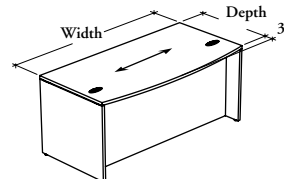

B_VF

Convex Desk with Recessed Modesty – Full Gables

This freestanding desk can be used alone or connected to one semi-supported desk, bridge or return to form a complete workstation.

WHAT'S INCLUDED

1 worksurface, 2 full gables with levelers, 1 modesty panel (as specified), grommets, and hardware.

NOTES

Modesty panel is recessed from rear of worksurface as follows:

Worksurface Depth		
24"	30"	36"
Recess from rear	6"	8" 11"

The 1 9/16" (X) thickness is **not** available in all Foundation Laminate and Edge Trim colors. Refer to the finish page of the Application Guide for details.

SAMPLE ORDER CODE

BDVF	2	24	60	XS	6	ST	LE	7
-------------	----------	-----------	-----------	-----------	----------	-----------	-----------	----------

**DIMENSIONS
INCHES / MM**

D	W
24 / 610	60 / 1524
24 / 610	66 / 1676
24 / 610	72 / 1829
24 / 610	78 / 1981
24 / 610	84 / 2134
30 / 762	60 / 1524
30 / 762	66 / 1676
30 / 762	72 / 1829
30 / 762	78 / 1981
30 / 762	84 / 2134
36 / 914	60 / 1524
36 / 914	66 / 1676
36 / 914	72 / 1829
36 / 914	78 / 1981
36 / 914	84 / 2134