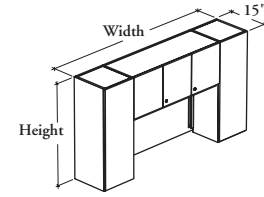

B_TLL

Double Tower Hutch – Solid Doors

This hutch can be mounted on most desks and credenzas and provides overhead storage.

WHAT'S INCLUDED

1 hutch, 2 extrusions for tool rail, 1 removeable shelf per section (43" high hutch, central section only), lock and keys (as specified), mounting hardware, and accessories as listed below:

	Width			Solid Adjustable Shelf (inside each tower)	Height	
	48" to 60"	66" to 78"	84"		37"	43"
Door	2	3	4			
Divider	n/a	1	1			
					1	2

WHAT'S EXCLUDED

Top for Hutch (B_HT) and accessories (BTU, BLTY, BLED, BOTB, BOHP, TBK6S, and BOTR).

NOTES

Tower doors have a touch latch and are not lockable.

You must specify the thickness of the worksurface on which the hutch will be installed.

PRODUCT OPTIONS

Worksurface Thickness	Depth	Width	Height	Door Front Finish	Edge Trim Finish	Case Finish	Shelf and Hardware Finish	Key Style
D 1"	15	48, 54, 60, 66, 72, 78, 84	37, 43	Source Laminate	Edge Trim Colors	Source Laminate	Foundation	N No Lock K Keyed Alike R Keyed Randomly
M 1 3/16"				Foundation Laminate			Mica	
X 1 9/16"								

SAMPLE ORDER CODE

BMTLL	15	72	37	2D	4D	3D	7	K

DIMENSIONS INCHES / MM

D	W	H
15 / 381	48 / 1219	37 / 940
15 / 381	54 / 1372	37 / 940
15 / 381	60 / 1524	37 / 940
15 / 381	66 / 1676	37 / 940
15 / 381	72 / 1829	37 / 940
15 / 381	78 / 1981	37 / 940
15 / 381	84 / 2134	37 / 940
15 / 381	48 / 1219	43 / 1093
15 / 381	54 / 1372	43 / 1093
15 / 381	60 / 1524	43 / 1093
15 / 381	66 / 1676	43 / 1093
15 / 381	72 / 1829	43 / 1093
15 / 381	78 / 1981	43 / 1093
15 / 381	84 / 2134	43 / 1093

PRICING

1" (D)		1 3/16" (M)		1 9/16" (X)	
DOOR FRONT FINISH					
Source Laminate	Foundation Laminate	Source Laminate	Foundation Laminate	Source Laminate	Foundation Laminate
1438	1532	1438	1532	1438	1532
1457	1560	1457	1560	1457	1560
1472	1585	1472	1585	1472	1585
1546	1641	1546	1641	1546	1641
1612	1741	1612	1741	1612	1741
1769	1901	1769	1901	1769	1901
1788	1920	1788	1920	1788	1920
1589	1713	1589	1713	1589	1713
1606	1742	1606	1742	1606	1742
1622	1769	1622	1769	1622	1769
1710	1835	1710	1835	1710	1835
1779	1945	1779	1945	1779	1945
1942	2114	1942	2114	1942	2114
1971	2143	1971	2143	1971	2143