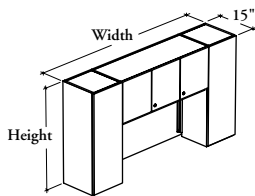

mounted storage & accessories

Xpress

B_TLL

Double Tower Hutch – Solid Doors

This hutch can be mounted on most desks and credenzas and provides overhead storage.

WHAT'S INCLUDED

1 hutch, 2 extrusions for tool rail, 1 removeable shelf per section (43" high hutch, central section only), lock and keys (as specified), mounting hardware, and accessories as listed below:

	Width			Height	
	48" to 60"	66" to 78"	84"	37"	43"
Door	2	3	4	Solid Adjustable Shelf (inside each tower)	
Divider	n/a	1	1	1	2

WHAT'S EXCLUDED

Top for Hutch (B_HT) and accessories (BLYTU, BLED, BOTB, BOHP and BOTR).

NOTES

Tower doors have a touch latch and are **not** lockable.

You must specify the thickness of the worksurface on which the hutch will be installed.

PRODUCT OPTIONS

Worksurface Thickness	Depth	Width	Height	Door Front Finish
D 1"	15	48, 54, 60, 66, 72, 78, 84	37, 43	Source Laminate
M 1 3/16"				Foundation Laminate
X 1 9/16"				

SAMPLE ORDER CODE CONTINUED

4D	3D	7	K
-----------	-----------	----------	----------

See Pricing on the following page.

B _ T L L

**Double Tower Hutch –
Solid Doors (Continued)**

**DIMENSIONS
INCHES / MM**

D	W	H
15 / 381	48 / 1219	37 / 940
15 / 381	54 / 1372	37 / 940
15 / 381	60 / 1524	37 / 940
15 / 381	66 / 1676	37 / 940
15 / 381	72 / 1829	37 / 940
15 / 381	78 / 1981	37 / 940
15 / 381	84 / 2134	37 / 940
15 / 381	48 / 1219	43 / 1093
15 / 381	54 / 1372	43 / 1093
15 / 381	60 / 1524	43 / 1093
15 / 381	66 / 1676	43 / 1093
15 / 381	72 / 1829	43 / 1093
15 / 381	78 / 1981	43 / 1093
15 / 381	84 / 2134	43 / 1093