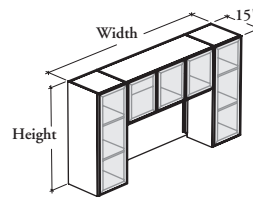

This hutch can be mounted on most desks and credenzas and provides overhead storage.

WHAT'S INCLUDED

1 hutch, 2 extrusions for tool rail, 1 removeable shelf per section (43" high hutch, central section only), mounting hardware, and accessories as listed below:

	Width			Solid Adjustable Shelf (inside each tower)	Height	
	48" to 60"	66" to 78"	84"		37"	43"
Door	2	3	4			
Divider	n/a	1	1		1	2

WHAT'S EXCLUDED

Top for Hutch (B_HT) and accessories (BTU, BLTY, BLED, BOTB, BOHP, TBK6S, and BOTR).

NOTES

Tower doors have a touch latch and are **not** lockable.

You must specify the thickness of the worksurface on which the hutch will be installed.

B _ T G G Double Tower Hutch – Glass Doors

PRODUCT OPTIONS

SAMPLE ORDER CODE

B <u>M</u> TGG	15	72	37	XS	E	CL	E	N
------------------------------	-----------	-----------	-----------	-----------	----------	-----------	----------	----------

DIMENSIONS INCHES / MM

D	W	H
15 / 381	48 / 1219	37 / 940
15 / 381	54 / 1372	37 / 940
15 / 381	60 / 1524	37 / 940
15 / 381	66 / 1676	37 / 940
15 / 381	72 / 1829	37 / 940
15 / 381	78 / 1981	37 / 940
15 / 381	84 / 2134	37 / 940
15 / 381	48 / 1219	43 / 1093
15 / 381	54 / 1372	43 / 1093
15 / 381	60 / 1524	43 / 1093
15 / 381	66 / 1676	43 / 1093
15 / 381	72 / 1829	43 / 1093
15 / 381	78 / 1981	43 / 1093
15 / 381	84 / 2134	43 / 1093