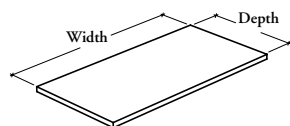

freestanding storage & accessories

Xpress

B _ S T R

Top for Solid Storage

This top serves as a workspace or as a finishing feature on laminate pedestals, storage cabinets and bookcases.

WHAT'S INCLUDED

1 rectangular top with 3/8" thick neoprene spacer kit and mounting hardware.

NOTES

The depth and width of the top specified must equal the depth and width of the storage unit.

The top is **not** compatible with the following freestanding storage products:

- Suspended Pedestal (BSPUS)
- Metal Pedestals (BSNS or BSNM)
- Metal Combo Pedestal (BSNCP)
- Metal Lateral File (BSNLF)

The 1 9/16" (X) thickness is **not** available in all Foundation Laminate and Edge Trim colors. Refer to the finish page of the Application Guide for details.

PRODUCT OPTIONS

Worksurface Thickness	Depth	Width	Finish	Edge Trim Style	Edge Trim Finish
D 1"	12, 18, 22, 24, 30	15, 24, 30, 31, 36, 42, 48, 54, 60, 66, 72, 78, 84	Source Laminate	6 Straight Trim	Edge Trim Colors
M 1 3/16"			Foundation Laminate		
X 1 9/16"					