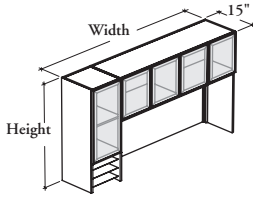

### Single Tower Hutch with Shelves – Glass Doors

This hutch can be mounted on most desks and credenzas and provides overhead storage.

#### WHAT'S INCLUDED

1 hutch, 2 extrusions for tool rail, 1 removeable shelf per section (43" high hutch, central section only), 1 metal adjustable shelf (inside shelf tower) and 3 metal fixed shelf (outside shelf tower), mounting hardware, and doors and dividers as listed below:

#### DIMENSIONS INCHES / MM

D	W	H
15 / 381	36 / 914	37 / 940
15 / 381	42 / 1067	37 / 940
15 / 381	48 / 1219	37 / 940
15 / 381	54 / 1372	37 / 940
15 / 381	60 / 1524	37 / 940
15 / 381	66 / 1676	37 / 940
15 / 381	72 / 1829	37 / 940
15 / 381	78 / 1981	37 / 940
15 / 381	84 / 2134	37 / 940
15 / 381	36 / 914	43 / 1093
15 / 381	42 / 1067	43 / 1093
15 / 381	48 / 1219	43 / 1093
15 / 381	54 / 1372	43 / 1093
15 / 381	60 / 1524	43 / 1093
15 / 381	66 / 1676	43 / 1093
15 / 381	72 / 1829	43 / 1093
15 / 381	78 / 1981	43 / 1093
15 / 381	84 / 2134	43 / 1093