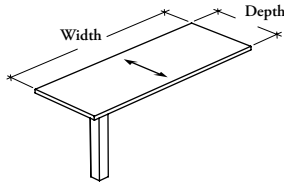

desks

Xpress

B _ R P C

Cross Grain Rectangular Peninsula Worksurface

This worksurface mounts to another desk at one end and is supported by a single support at the other. It is ideal for small meeting spaces or team workstations.

WHAT'S INCLUDED

1 worksurface, 1 support with leveler (as specified), 4 linking plates, and hardware.

WHAT'S EXCLUDED

Peninsula Modesty Panels.

NOTES

This desk is semi-supported and must be connected to another desk.

SAMPLE ORDER CODE

BMRPC	C	30	60	2D	6	4D	52
--------------	----------	-----------	-----------	-----------	----------	-----------	-----------

**DIMENSIONS
INCHES / MM**

D	W
24 / 610	48 / 1219
24 / 610	54 / 1372
24 / 610	60 / 1524
30 / 762	48 / 1219
30 / 762	54 / 1372
30 / 762	60 / 1524
36 / 914	48 / 1219
36 / 914	54 / 1372
36 / 914	60 / 1524

Pricing is continued on the following page.

B _ R P C
Cross Grain Rectangular Peninsula
Worksurface (Continued)

DIMENSIONS
INCHES / MM

PRICING

DIMENSIONS INCHES / MM		WITH BASE (L)		
		1" (D)	1 3/16" (M)	9/16" (X)
D	W	Source Laminate	Foundation Laminate	Foundation Laminate
24 / 610	48 / 1219	658	852	957
24 / 610	54 / 1372	692	916	1031
24 / 610	60 / 1524	728	978	1107
30 / 762	48 / 1219	728	978	1107
30 / 762	54 / 1372	777	1054	1202
30 / 762	60 / 1524	823	1136	1294
36 / 914	48 / 1219	n/a	1038	1256
36 / 914	54 / 1372	n/a	1123	1370
36 / 914	60 / 1524	n/a	1210	1482