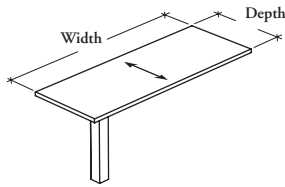

Xpress

B_R P C

Cross Grain Rectangular Peninsula Worksurface

This worksurface mounts to another desk at one end and is supported by a single support at the other. It is ideal for small meeting spaces or team workstations.

WHAT'S INCLUDED

1 worksurface, 1 support with leveler (as specified), 4 linking plates, and hardware.

WHAT'S EXCLUDED

Peninsula Modesty Panels.

NOTES

This desk is semi-supported and must be connected to another desk.

Pricing is continued on the following page.

B _ R P C

Cross Grain Rectangular Peninsula
Worksurface (Continued)DIMENSIONS
INCHES / MM

WITH ELLIPTICAL BASE (L)

DIMENSIONS INCHES / MM		1" (D)	1 3/16" (M)	1 9/16" (X)
D	W	Source Laminate	Foundation Laminate	Foundation Laminate
24 / 610	48 / 1219	491	636	714
24 / 610	54 / 1372	517	684	769
24 / 610	60 / 1524	544	730	826
30 / 762	48 / 1219	544	730	826
30 / 762	54 / 1372	580	787	897
30 / 762	60 / 1524	615	848	966
36 / 914	48 / 1219	n/a	775	938
36 / 914	54 / 1372	n/a	839	1024
36 / 914	60 / 1524	n/a	903	1106