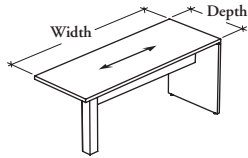

desks

Xpress

B _ R D F

Rectangular Peninsula Desk with Half Modesty

This desk is ideal for small team workstations

WHAT'S INCLUDED

1 worksurface, 1 full gable with levelers, 1 support with leveler (as specified), 1 laminate half modesty panel, 1 linking plate, and hardware.

NOTES

This desk is semi-supported and must be connected to another desk, bridge or return.

This product does **not** accept a keyboard shelf.

The half modesty panel is included and **cannot** be replaced.

Pricing is continued on the following page.

B _ R D F

Rectangular Peninsula Desk with
Half Modesty (Continued)DIMENSIONS
INCHES / MM

WITH ELLIPTICAL BASE (L)

DIMENSIONS INCHES / MM		WITH ELLIPTICAL BASE (L)		
D	W	1" (D) Source Laminate	1 3/16" (M) Foundation Laminate	1 9/16" (X) Foundation Laminate
24 / 610	48 / 1219	752	788	1190
24 / 610	54 / 1372	781	839	1248
24 / 610	60 / 1524	801	882	1299
24 / 610	66 / 1676	820	925	1348
24 / 610	72 / 1829	870	965	1397
24 / 610	78 / 1981	899	1005	1445
24 / 610	84 / 2134	927	1042	1493
30 / 762	48 / 1219	794	870	1302
30 / 762	54 / 1372	853	922	1367
30 / 762	60 / 1524	882	974	1430
30 / 762	66 / 1676	908	1023	1491
30 / 762	72 / 1829	951	1072	1549
30 / 762	78 / 1981	992	1117	1604
30 / 762	84 / 2134	1027	1163	1660
36 / 914	48 / 1219	n/a	964	1462
36 / 914	54 / 1372	n/a	1012	1512
36 / 914	60 / 1524	n/a	1064	1562
36 / 914	66 / 1676	n/a	1119	1631
36 / 914	72 / 1829	n/a	1175	1697
36 / 914	78 / 1981	n/a	1227	1764
36 / 914	84 / 2134	n/a	1282	1828