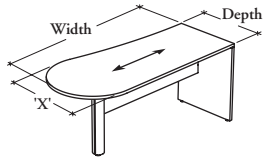

### P-Shaped Peninsula Desk with Half Modesty

If 24" Depth:  
'X' = 30"

If 30" Depth:  
'X' = 36"

If 36" Depth:  
'X' = 42"

This desk has a circular end that is wider than the worksurface depth. Its asymmetrical shape is ideal for meetings.

### DIMENSIONS INCHES / MM