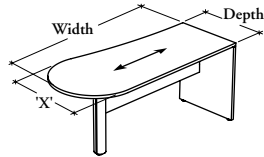

## P-Shaped Peninsula Desk with Half Modesty

If 24" Depth:  
'X' = 30"

If 30" Depth:  
'X' = 36"

If 36" Depth:  
'X' = 42"

This desk has a circular end that is wider than the worksurface depth. Its asymmetrical shape is ideal for meetings.

### DIMENSIONS INCHES / MM

D	W
24 / 610	54 / 1372
24 / 610	60 / 1524
24 / 610	66 / 1676
24 / 610	72 / 1829
24 / 610	78 / 1981
24 / 610	84 / 2134
30 / 762	54 / 1372
30 / 762	60 / 1524
30 / 762	66 / 1676
30 / 762	72 / 1829
30 / 762	78 / 1981
30 / 762	84 / 2134
36 / 914	60 / 1524
36 / 914	66 / 1676
36 / 914	72 / 1829
36 / 914	78 / 1981
36 / 914	84 / 2134

Pricing is continued on the following page.

**B \_ P A F**

**P-Shaped Peninsula Desk with  
Half Modesty (Continued)**

**DIMENSIONS  
INCHES / MM**

**PRICING**

DIMENSIONS		PRICING		
INCHES / MM		WITH BASE (L)		
D	W	1" (D)	1 3/16" (M)	1 9/16" (X)
		Source Laminate	Foundation Laminate	Foundation Laminate
24 / 610	54 / 1372	1163	1166	1713
24 / 610	60 / 1524	1215	1234	1796
24 / 610	66 / 1676	1253	1295	1871
24 / 610	72 / 1829	1336	1355	1945
24 / 610	78 / 1981	1376	1416	2016
24 / 610	84 / 2134	1413	1474	2087
30 / 762	54 / 1372	1223	1268	1876
30 / 762	60 / 1524	1259	1346	1964
30 / 762	66 / 1676	1343	1421	2053
30 / 762	72 / 1829	1413	1491	2137
30 / 762	78 / 1981	1459	1559	2223
30 / 762	84 / 2134	1505	1629	2306
36 / 914	60 / 1524	n/a	1441	2083
36 / 914	66 / 1676	n/a	1520	2181
36 / 914	72 / 1829	n/a	1604	2278
36 / 914	78 / 1981	n/a	1679	2375
36 / 914	84 / 2134	n/a	1755	2468