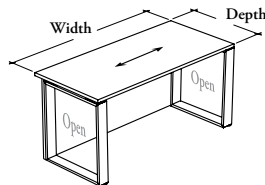

multi-level workstations

Xpress

B _ M F W O

Table Desk with Full Modesty – Open Frame Legs

This table is an alternative to standard freestanding desks. It is only supported by two open frame legs and **cannot** be attached to other desks.

**DIMENSIONS
INCHES / MM**

D	W
30 / 762	54 / 1372
30 / 762	60 / 1524
30 / 762	66 / 1676
30 / 762	72 / 1829
30 / 762	78 / 1981
30 / 762	84 / 2134
30 / 762	90 / 2286
36 / 914	54 / 1372
36 / 914	60 / 1524
36 / 914	66 / 1676
36 / 914	72 / 1829
36 / 914	78 / 1981
36 / 914	84 / 2134
36 / 914	90 / 2286