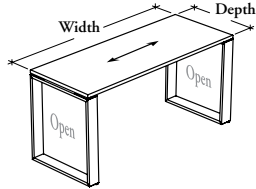

multi-level workstations

Xpress

B _ M D W O

Table Desk – Open Frame Legs

This table is an alternative to standard freestanding desks. It is only supported by two open frame legs and **cannot** be attached to other desks.

NOTES

When Both Ends – Rectangular Grommet (B) option is specified, a cable tray is also included.

The 1 9/16" (X) thickness is **not** available in all Foundation Laminate and Edge Trim colors. Refer to the finish page of the Application Guide for details.