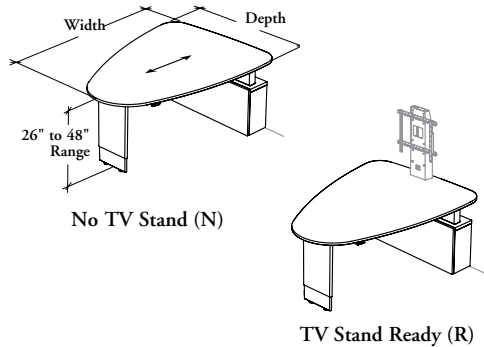

WHAT'S EXCLUDED

Wall Panels, Power Modules and TV Stand – Meeting Peninsula Unit.

NOTES

A Modesty Panel **cannot** be installed under the worksurface.

Worksurface depth exceeds the Mid-Height Wall Module by 6" on each side. Always ensure clearance with products to allow up and down movement of the mechanism without damaging the adjacent products.

Worksurface width includes the 3" clearance between the surface and the Kneespace Module. For more details, refer to the Application Guide.

Power Module Cut-Out (LS) option is **not** available, when 72" width is specified.

Only Power Module Cut-Out (NN or SE) option is available, when 60" or 66" width is specified.

Only Power Module Cut-Out (SE) option can be specified with Integrated Powerbar with IEC Outlet (P).

For more information about Integrated Powerbar with IEC Outlet (P) option, refer to One Table One Plug Application Guide in Complements: Teknion's Ergonomics & Accessories Program.

When Foundation Laminate Worksurface Finish is specified, Flintwood Mid-Height Wall Module Finish is **not** available.

Not all finishes are available as Xpress, Please see Xpress catalogue and/or specification software for details.

PRODUCT OPTIONS

Worksurface Thickness	Depth	Width	Mid-Height Wall Module Configuration	TV Stand Ready	Power Module Cut-Out
M 1 3/16"	54, 60	60, 66, 72, 78, 84, 90	R Recessed Module	N No TV Stand R TV Stand Ready	NN No Cut-Out (Shown) LC Linear Power Module – Compact 8" LS Linear Power Module – Standard 18" PQ Power Pill – Quad SE Square – End

SAMPLE ORDER CODE

BMHP	54	72	R	N	NN

PRODUCT OPTIONS CONTINUED

Powerbar	Switch		Worksurface Finish	Edge Trim Style	Edge Trim Finish	Mid-Height Wall Module Finish	Support and Hardware Finish
N None I Integrated Power Bar P Integrated Power Bar with IEC Outlet	D Display with Up/Down Memory F Toggle Up/Down – Platinum G Toggle Up/Down – Crisp Grey H Toggle Up/Down – Anthracite	M Display Toggle with Memory – Platinum N Display Toggle with Memory – Crisp Grey O Display Toggle with Memory – Anthracite	Foundation Laminate Flintwood (No Cathedral)	6 Straight Trim 9 Flintwood Flat Trim	Edge Trim Colors (for trim style 6)	Source Laminate Flintwood (No Cathedral)	Foundation Mica Accent

SAMPLE ORDER CODE CONTINUED

N	D	2D	6	4D	3D	V

See Pricing on the following page.